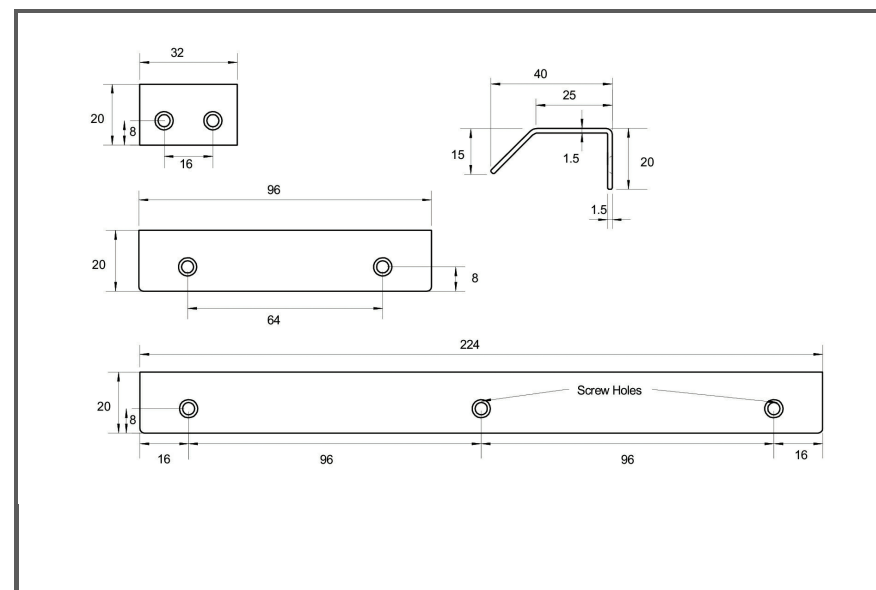

Sydney Head Office Phone: (02) 9542 4991

Sydney Head Office Fax: (02) 9542 4662

Brisbane 0400 494 368

Melbourne 0409 578 885

Auckland: 021 964 600

Email: sales@kethy.com

Material:	Stainless Steel		
Article Number:	DL370 / reference A / colour		
			
A	C	P	W
32	16	40 less thickness of board	15
96	64	40 less thickness of board	15
224	192	40 less thickness of board	15
Colours available:	Satin Stainless (SS) Black Matt (MBK#8) Graphite (GRAP#3) White (WHT#3)		