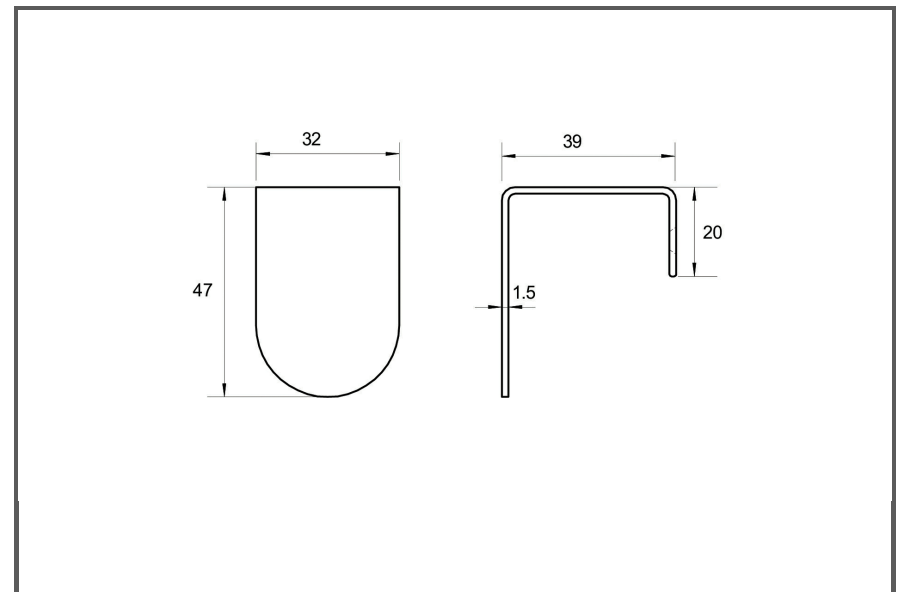

Sydney Head Office Phone: (02) 9542 4991
 Sydney Head Office Fax: (02) 9542 4662
 Brisbane 0400 494 368
 Melbourne 0409 578 885
 Auckland: 021 964 600
 Email: sales@kethy.com

Material:	Stainless Steel		
Article Number:	DL380 / reference A / colour		
 $A \varnothing$	 C	 P	 W
A	C	P	W
32	16	39 less thickness of board	47
Colours available:		Satin Stainless (SS) Black Matt (MBK#8) Graphite (GRAP#3) White (WHT#3)	