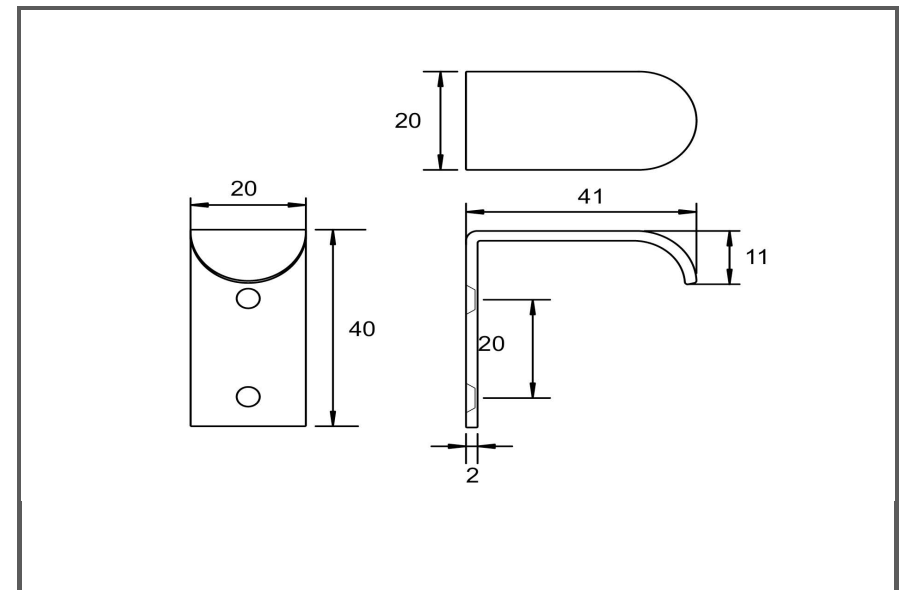

Sydney Head Office Phone: (02) 9542 4991
 Sydney Head Office Fax: (02) 9542 4662
 Brisbane 0400 494 368
 Melbourne 0409 578 885
 Auckland: 021 964 600
 Email: sales@kethy.com

Material:	Die-cast Zinc		
Article Number:	DL400 / reference A / colour		
			
A	C	P	W
20	20	41 less thickness of board	11
Colours available:		Antique Brass Matt (ABM) Copper Blush Matt (CBM) Charcoal Matt (CHM) Oxidised Tin Matt (OTM)	