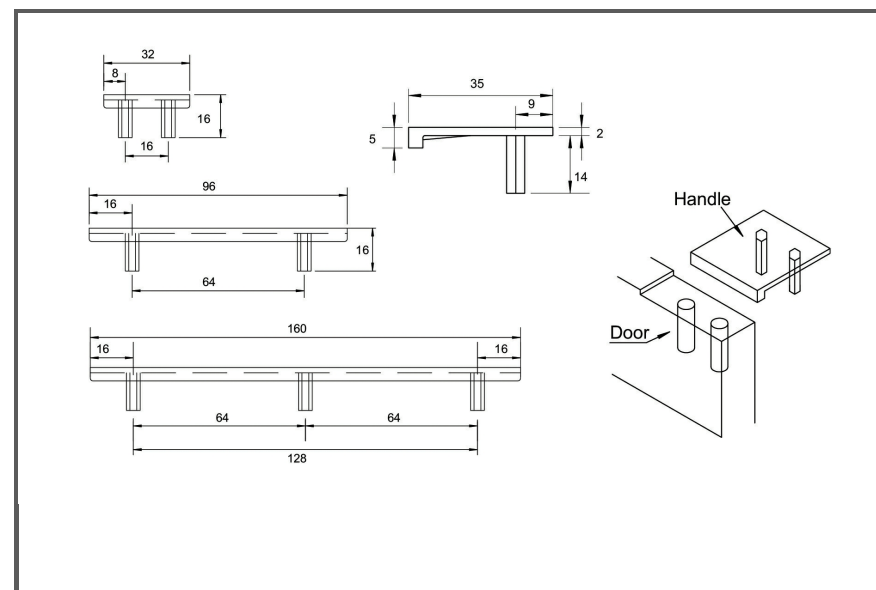

Sydney Head Office Phone: (02) 9542 4991
 Sydney Head Office Fax: (02) 9542 4662
 Brisbane 0400 494 368
 Melbourne 0409 578 885
 Auckland: 021 964 600
 Email: sales@kethy.com

| | | | |
|--------------------|--|----------------------------|----------|
| Material: | Die-cast Zinc | | |
| Article Number: | DL408 / reference A / colour | | |
| | | | |
| A | C | P | W |
| 32 | 16 | 35 less thickness of board | 5 |
| 96 | 64 | 35 less thickness of board | 5 |
| 160 | 64 / 128 | 35 less thickness of board | 5 |
| Colours available: | Satin Chrome (SAT) Matt Black (MBK) | | |