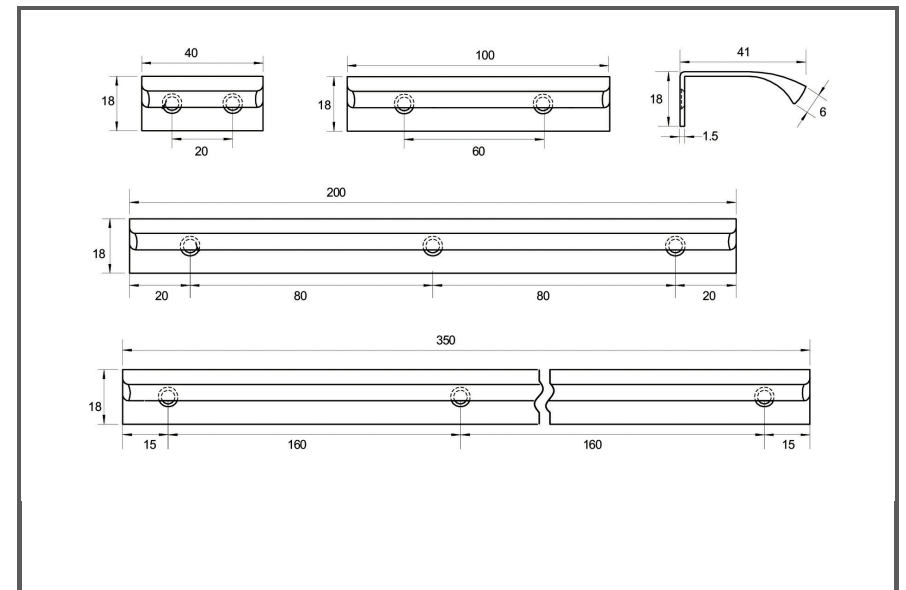

Material:	Aluminium		
Article Number:	DL419 / reference A / colour		
			
<b>A</b>	<b>C</b>	<b>P</b>	<b>W</b>
40	20	41 less thickness of board	10
100	60	41 less thickness of board	10
200	160	41 less thickness of board	10
350	320	41 less thickness of board	10
Colours available:	Brushed Brass Anodised (BB) Brushed Inox Anodised (INOX)		