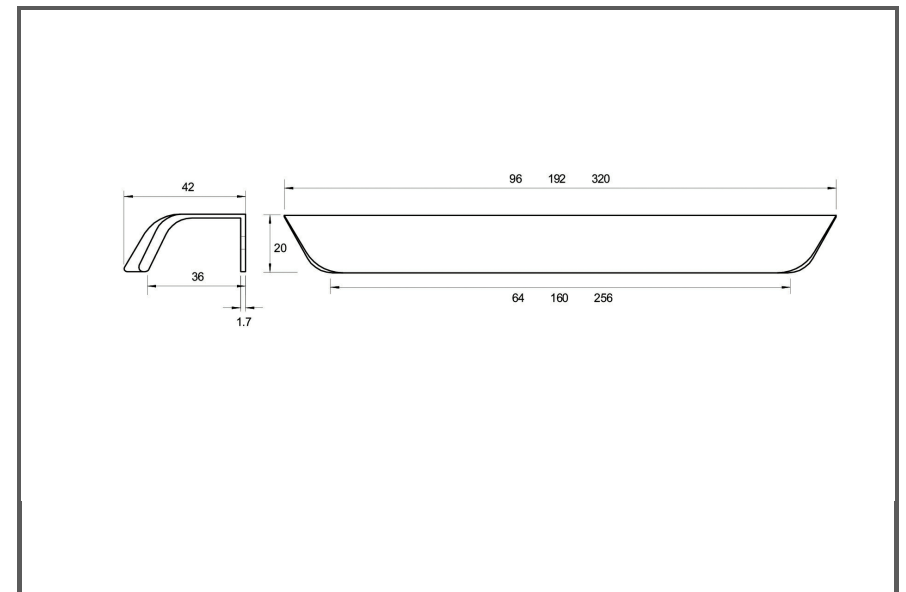

Sydney Head Office Phone: (02) 9542 4991
 Sydney Head Office Fax: (02) 9542 4662
 Brisbane 0400 494 368
 Melbourne 0409 578 885
 Auckland: 021 964 600
 Email: sales@kethy.com

Material:	Die-cast Zinc		
Article Number:	DL425 / reference A / colour		
A	C	P	W
96	64	42 less thickness of board	20
192	160	42 less thickness of board	20
320	256	42 less thickness of board	20
Colours available:	Stainless Effect (SE)		