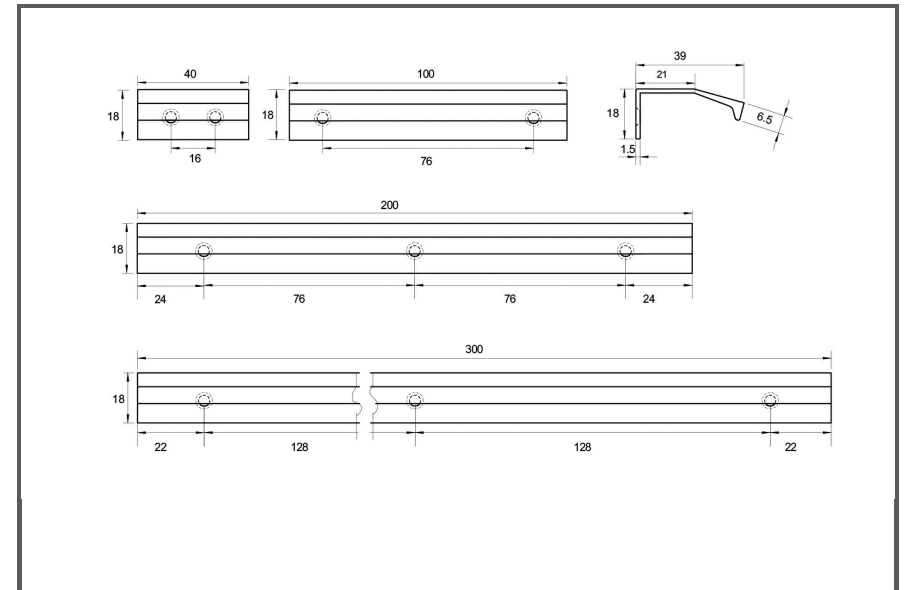

Sydney Head Office Phone: (02) 9542 4991
 Sydney Head Office Fax: (02) 9542 4662
 Brisbane 0400 494 368
 Melbourne 0409 578 885
 Auckland: 021 964 600
 Email: sales@kethy.com

Material:	Aluminium		
Article Number:	DL701 / reference A / colour		
A	C	P	W
40	16	39 less thickness of board	10
100	76	39 less thickness of board	10
200	152	39 less thickness of board	10
300	256	39 less thickness of board	10
Colours available:	Black Anodised (BK) Brushed Inox Anodised (BRI)		