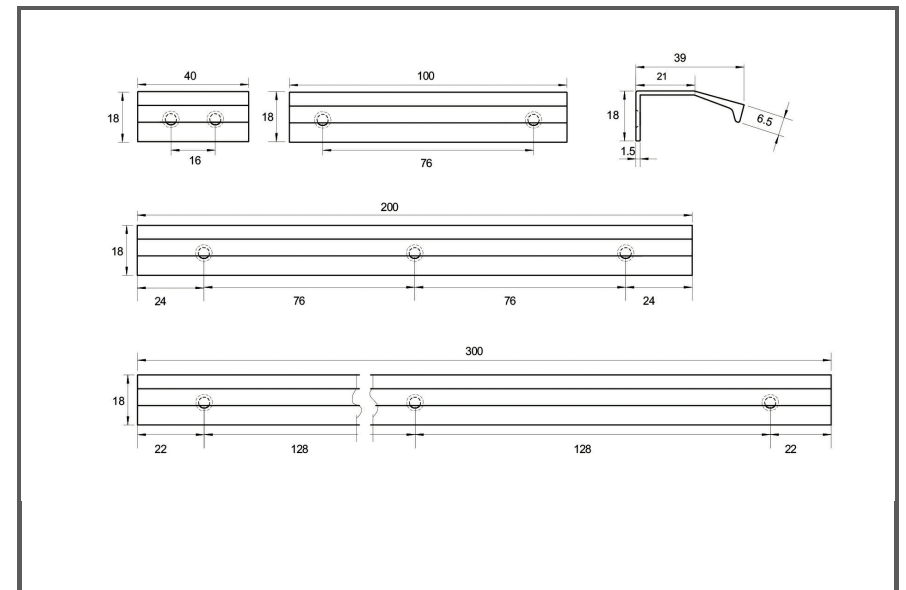

Sydney Head Office Phone: (02) 9542 4991
 Sydney Head Office Fax: (02) 9542 4662
 Brisbane 0400 494 368
 Melbourne 0409 578 885
 Auckland: 021 964 600
 Email: sales@kethy.com

| | | | |
|--------------------|--|----------------------------|----------|
| Material: | Aluminium | | |
| Article Number: | DL701 / reference A / colour | | |
| | | | |
| A | C | P | W |
| 40 | 16 | 39 less thickness of board | 10 |
| 100 | 76 | 39 less thickness of board | 10 |
| 200 | 152 | 39 less thickness of board | 10 |
| 300 | 256 | 39 less thickness of board | 10 |
| Colours available: | Black Anodised (BK) Brushed Inox Anodised (BRI) | | |