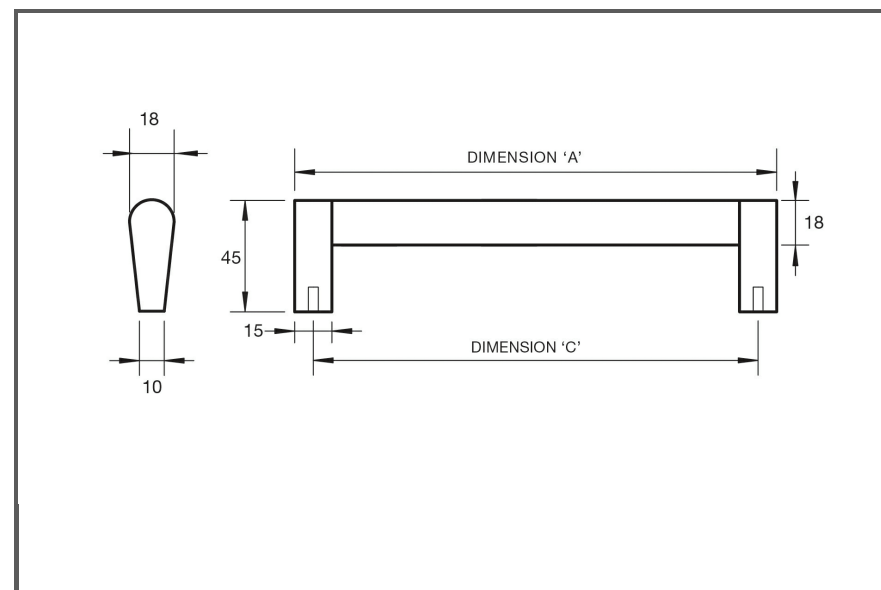

Sydney Head Office Phone: (02) 9542 4991
 Sydney Head Office Fax: (02) 9542 4662
 Brisbane 0400 494 368
 Melbourne 0409 578 885
 Auckland: 021 964 600
 Email: sales@kethy.com

| | | | |
|--------------------|---|----------|----------|
| Material: | Stainless Steel Tube / die-cast zinc end fittings | | |
| Article Number: | E2073 / reference C / colour | | |
| | | | |
| A | C | P | W |
| 144 | 128 | 45 | 18 |
| 208 | 192 | 45 | 18 |
| 240 | 224 | 45 | 18 |
| 304 | 288 | 45 | 18 |
| 400 | 384 | 45 | 18 |
| 496 | 480 | 45 | 18 |
| 600 | 584 | 45 | 18 |
| 700 | 684 | 45 | 18 |
| 800 | 784 | 45 | 18 |
| Colours available: | Satin Stainless (SS) | | |