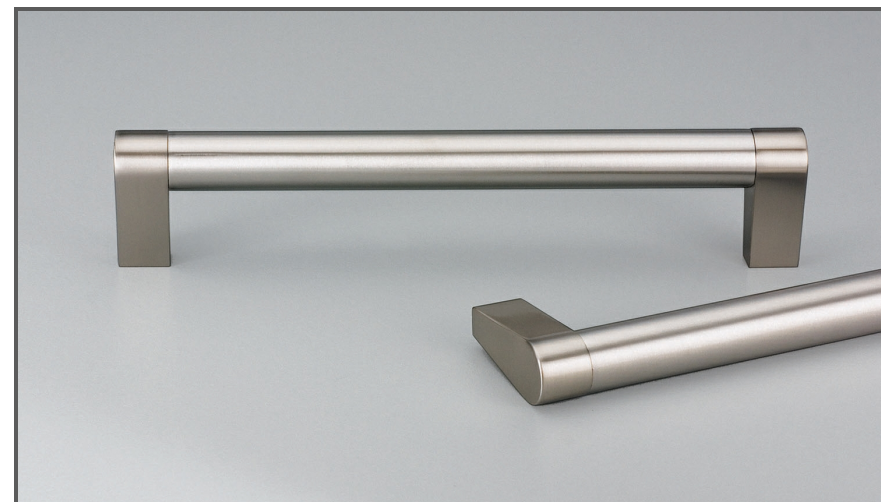

Sydney Head Office Phone: (02) 9542 4991
 Sydney Head Office Fax: (02) 9542 4662
 Brisbane 0400 494 368
 Melbourne 0409 578 885
 Auckland: 021 964 600
 Email: sales@kethy.com

| | | | |
|--------------------|---|----------|----------|
| Material: | Stainless Steel Tube / die-cast zinc end fittings | | |
| Article Number: | E2073 / reference C / colour | | |
| | | | |
| A | C | P | W |
| 144 | 128 | 45 | 18 |
| 208 | 192 | 45 | 18 |
| 240 | 224 | 45 | 18 |
| 304 | 288 | 45 | 18 |
| 400 | 384 | 45 | 18 |
| 496 | 480 | 45 | 18 |
| 600 | 584 | 45 | 18 |
| 700 | 684 | 45 | 18 |
| 800 | 784 | 45 | 18 |
| Colours available: | Satin Stainless (SS) | | |