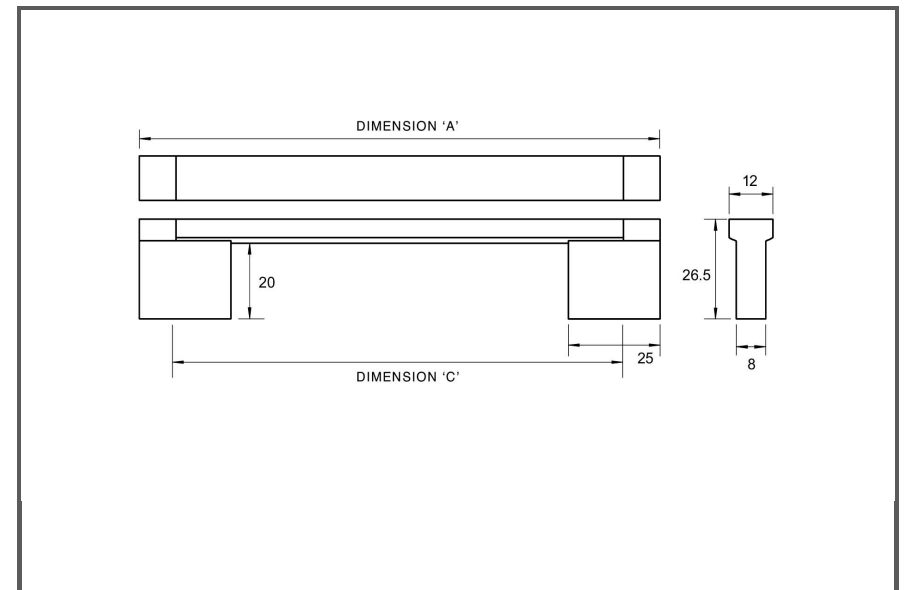

Sydney Head Office Phone: (02) 9542 4991
 Sydney Head Office Fax: (02) 9542 4662
 Brisbane 0400 494 368
 Melbourne 0409 578 885
 Auckland: 021 964 600
 Email: sales@kethy.com

Material:	Solid Stainless Steel all components		
Article Number:	EN2180 / reference C / colour bar_colour foot		
A	C	P	W
144	128	27.5	12
176	160	27.5	12
208	192	27.5	12
240	224	27.5	12
304	288	27.5	12
400	384	27.5	12
496	480	27.5	12
624	608	27.5	12
Colours available:	Polished bar Satin feet (PSSS) Satin bar and feet (SSSS)		