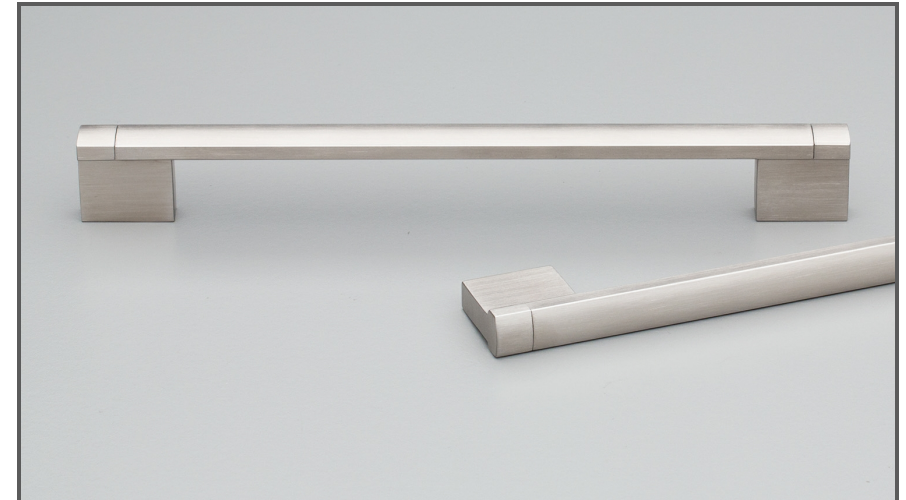

Sydney Head Office Phone: (02) 9542 4991
 Sydney Head Office Fax: (02) 9542 4662
 Brisbane 0400 494 368
 Melbourne 0409 578 885
 Auckland: 021 964 600
 Email: sales@kethy.com

Material:	Solid Stainless Steel all components		
Article Number:	EN2181 / reference C / colour bar_colour foot		
A	C	P	W
144	128	27.5	12
176	160	27.5	12
208	192	27.5	12
240	224	27.5	12
304	288	27.5	12
400	384	27.5	12
496	480	27.5	12
624	608	27.5	12
Colours available:	Polished bar Satin feet (PSSS) Satin bar and feet (SSSS)		