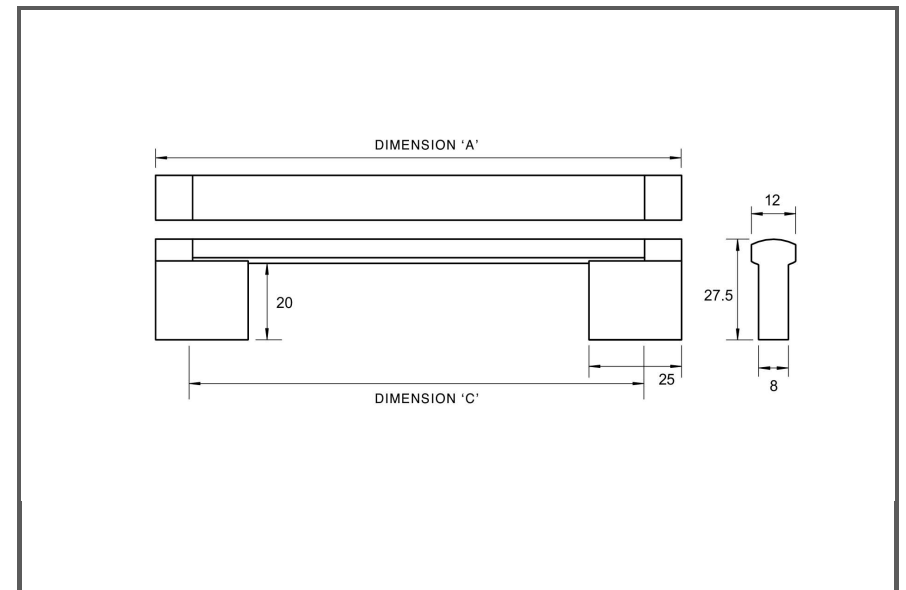

Sydney Head Office Phone: (02) 9542 4991
 Sydney Head Office Fax: (02) 9542 4662
 Brisbane 0400 494 368
 Melbourne 0409 578 885
 Auckland: 021 964 600
 Email: sales@kethy.com

Material:	Solid Stainless Steel all components		
Article Number:	EN2181 / reference C / colour bar_colour foot		
A	C	P	W
144	128	27.5	12
176	160	27.5	12
208	192	27.5	12
240	224	27.5	12
304	288	27.5	12
400	384	27.5	12
496	480	27.5	12
624	608	27.5	12
Colours available:	Polished bar Satin feet (PSSS) Satin bar and feet (SSSS)		