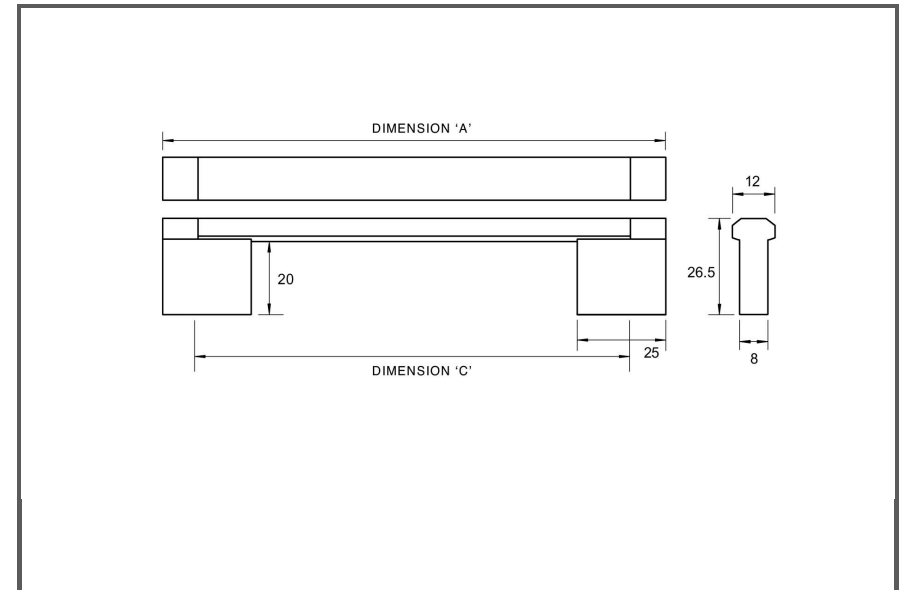

Sydney Head Office Phone: (02) 9542 4991
 Sydney Head Office Fax: (02) 9542 4662
 Brisbane 0400 494 368
 Melbourne 0409 578 885
 Auckland: 021 964 600
 Email: sales@kethy.com

Material:	Solid Stainless Steel all components		
Article Number:	EN2182 / reference C / colour bar_colour foot		
A	C	P	W
144	128	27.5	12
176	160	27.5	12
208	192	27.5	12
240	224	27.5	12
304	288	27.5	12
400	384	27.5	12
496	480	27.5	12
624	608	27.5	12
Colours available:	Polished-edge bar Satin feet (SPSS)		