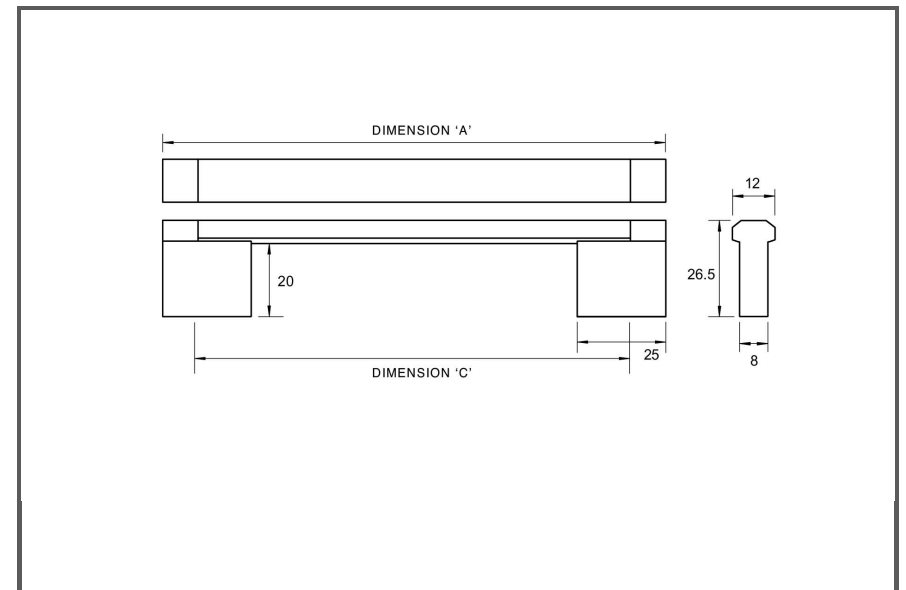

Sydney Head Office Phone: (02) 9542 4991  
 Sydney Head Office Fax: (02) 9542 4662  
 Brisbane 0400 494 368  
 Melbourne 0409 578 885  
 Auckland: 021 964 600  
 Email: sales@kethy.com

Material:	Solid Stainless Steel all components		
Article Number:	EN2182 / reference C / colour bar_colour foot		
<b>A</b>	<b>C</b>	<b>P</b>	<b>W</b>
144	128	27.5	12
176	160	27.5	12
208	192	27.5	12
240	224	27.5	12
304	288	27.5	12
400	384	27.5	12
496	480	27.5	12
624	608	27.5	12
Colours available:	Polished-edge bar Satin feet (SPSS)		