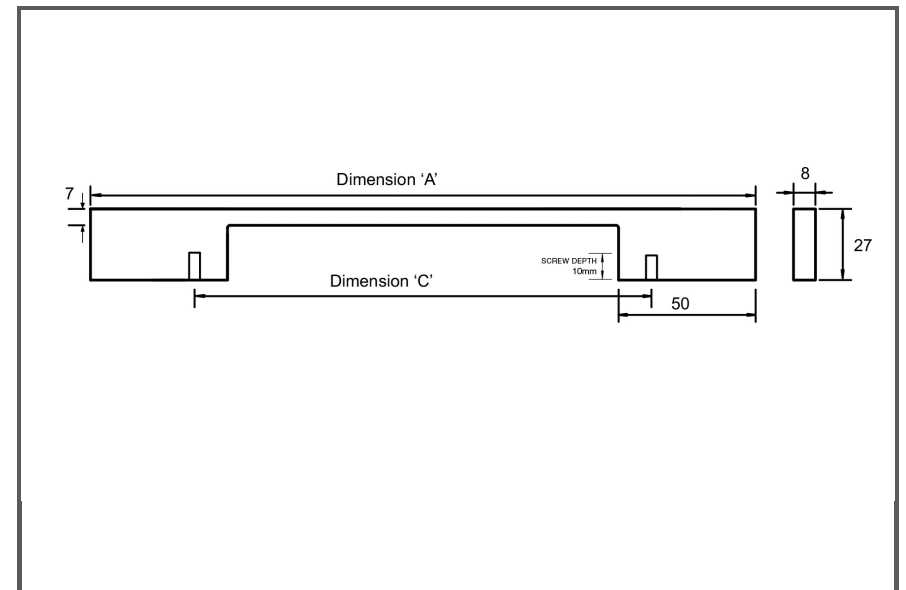

Material:	Aluminium		
Article Number:	F700 / reference C / colour		
   			
A	C	P	W
204	128	27	8
236	160	27	8
300	224	27	8
396	320	27	8
Colours available:	Black Anodised (BK) Brushed Inox Anodised (BRI) Matt Anodised (MAT) Polished Chrome (PC)		