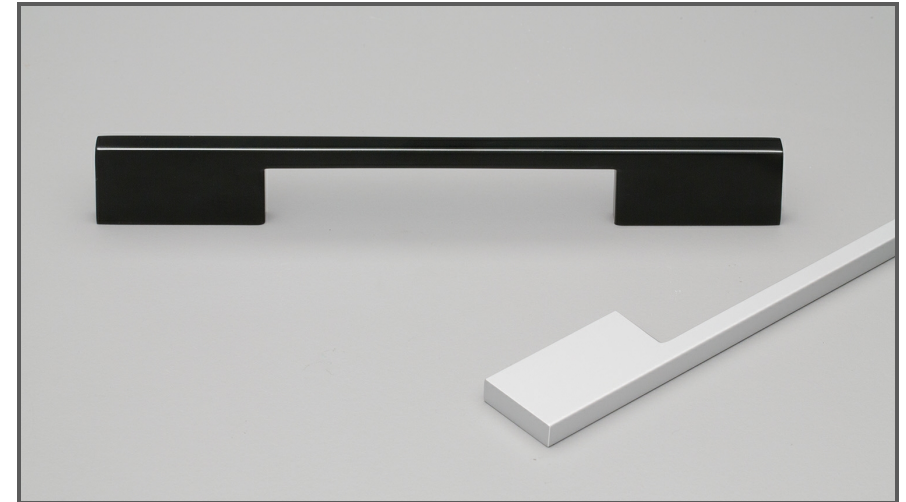

Material:	Aluminium		
Article Number:	F700 / reference C / colour		
   			
A	C	P	W
204	128	27	8
236	160	27	8
300	224	27	8
396	320	27	8
Colours available:	Black Anodised (BK) Brushed Inox Anodised (BRI) Matt Anodised (MAT) Polished Chrome (PC)		