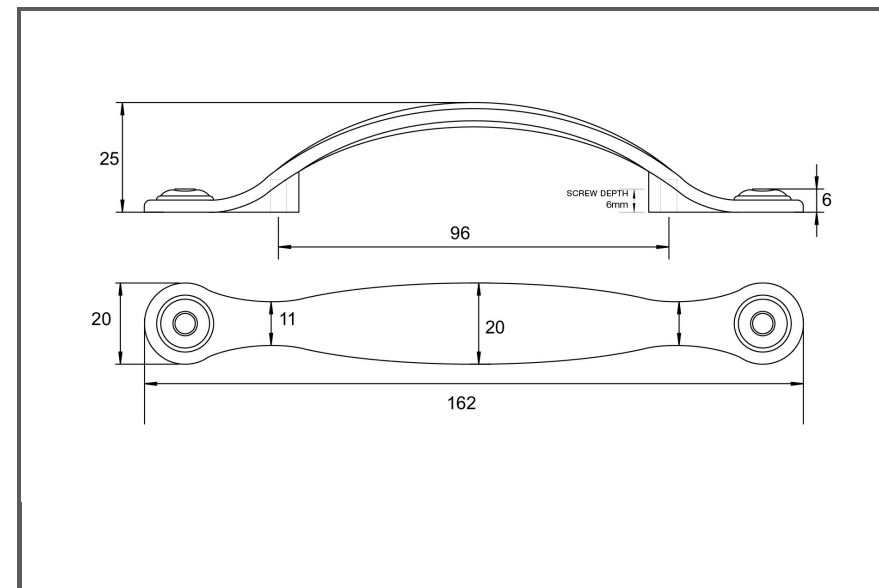

Sydney Head Office Phone: (02) 9542 4991
 Sydney Head Office Fax: (02) 9542 4662
 Brisbane 0400 494 368
 Melbourne 0409 578 885
 Auckland: 021 964 600
 Email: sales@kethy.com

Material:	Die-cast Zinc		
Article Number:	HT013 / reference C / colour		
   			
A	C	P	W
162	96	25	20
Colours available:		Antique Brass Gloss (ABG) Antique Brass Matt (ABM) Matt Black (MBK) Oxidised Tin Gloss (OTG) Oxidised Tin Matt (OTM)	