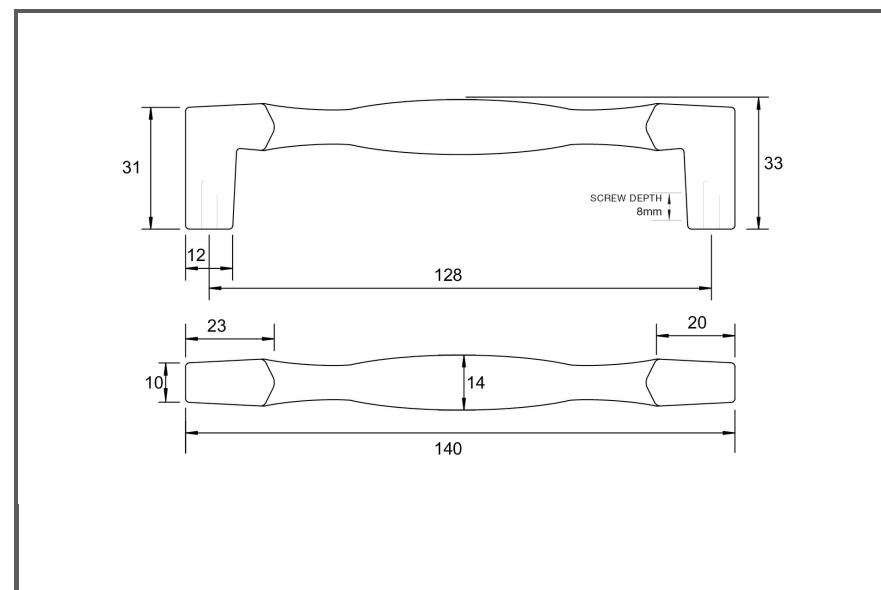

Material:	Die-cast Zinc		
Article Number:	HT114 / reference C / colour		
			
A	C	P	W
140	128	33	14
Colours available:	Antique Brass (AB) Oxidised Tin (OT)		

Kethy Australia

Greg Steele Trading Pty Ltd. Unit 15/ 29-33 Waratah Street Kirrawee NSW, 2232, Australia. PO Box 3292 Kirrawee NSW, 2232, Australia.