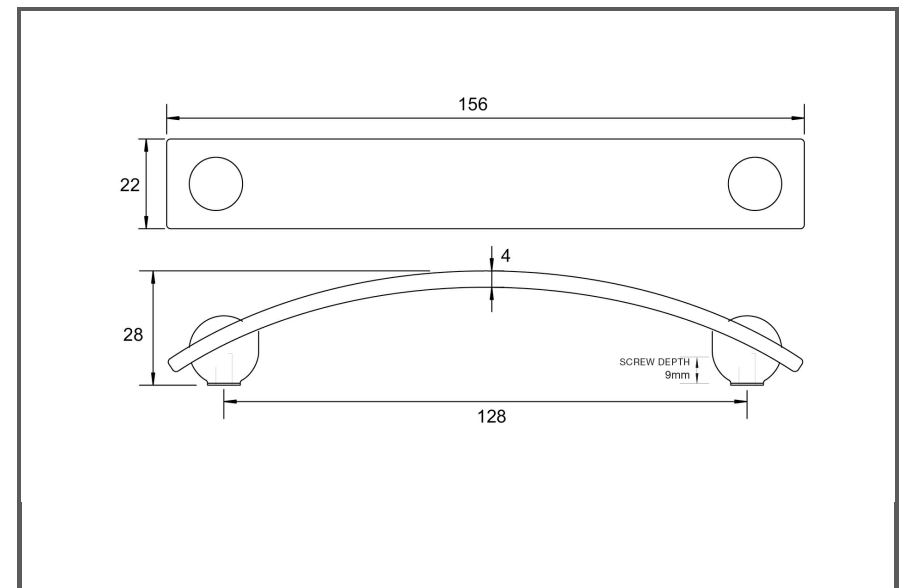

Sydney Head Office Phone: (02) 9542 4991
 Sydney Head Office Fax: (02) 9542 4662
 Brisbane 0400 494 368
 Melbourne 0409 578 885
 Auckland: 021 964 600
 Email: sales@kethy.com

Material:	Die-cast Zinc		
Article Number:	HT153 / reference C / colour		
			
A	C	P	W
156	128	28	22
Colours available:	Antique Brass (AB) Oxidised Tin (OT)		