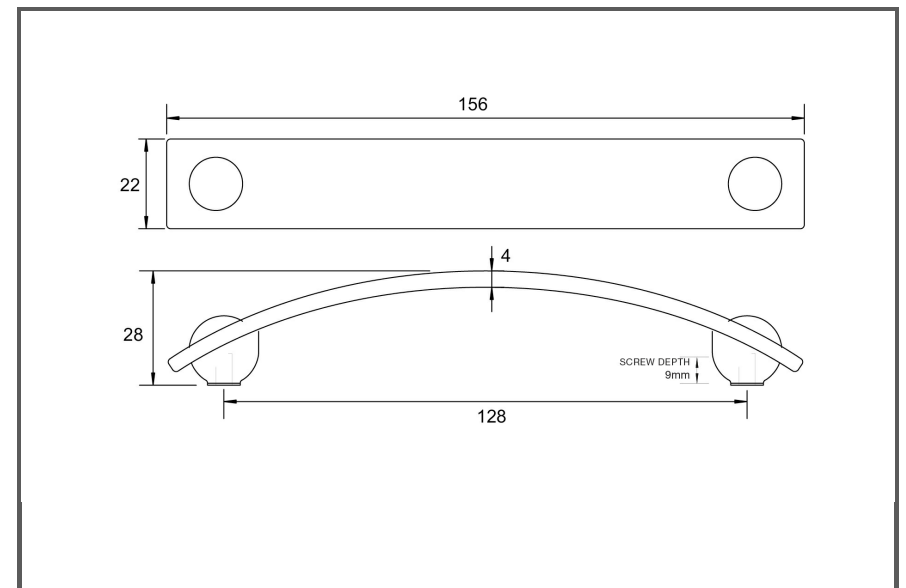

Material:	Die-cast Zinc		
Article Number:	HT153 / reference C / colour		
			
A	C	P	W
156	128	28	22
Colours available:	Antique Brass (AB) Oxidised Tin (OT)		

Kethy Australia

Greg Steele Trading Pty Ltd. Unit 15/ 29-33 Waratah Street Kirrawee NSW, 2232, Australia. PO Box 3292 Kirrawee NSW, 2232, Australia.