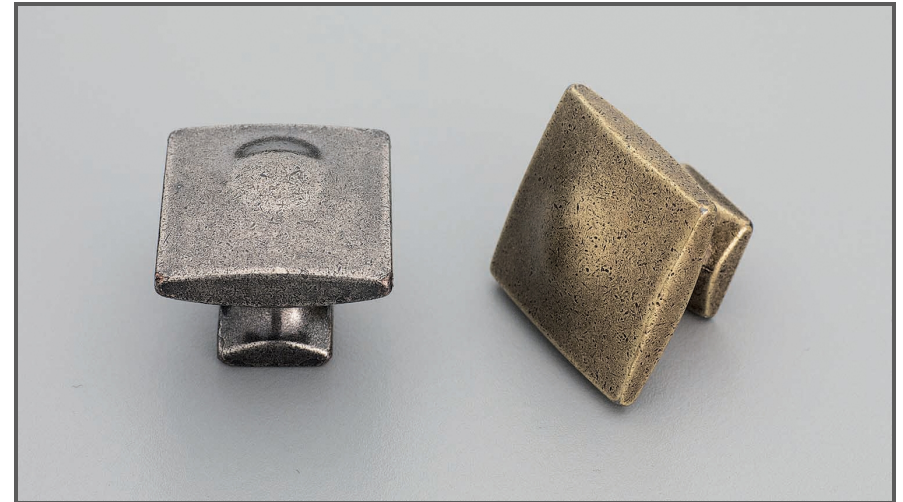

Sydney Head Office Phone: (02) 9542 4991
 Sydney Head Office Fax: (02) 9542 4662
 Brisbane 0400 494 368
 Melbourne 0409 578 885
 Auckland: 021 964 600
 Email: sales@kethy.com

| | | | |
|---|---|---|--|
| Material: | Die-cast Zinc | | |
| Article Number: | HT207/ reference A / colour | | |
|  |  |  |  |
| A | C | P | W |
| 30 | 0 | 26 | 30 |
| | | | |
| | | | |
| | | | |
| | | | |
| | | | |
| Colours available: | Antique Brass (AB) Oxidised Tin (OT) | | |