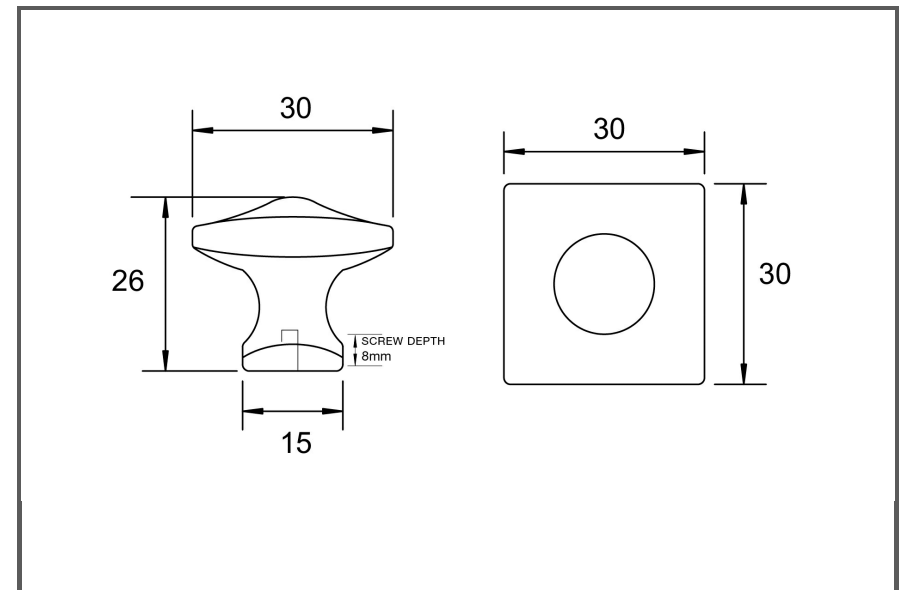

Material:	Die-cast Zinc		
Article Number:	HT207/ reference A / colour		
			
A	C	P	W
30	0	26	30
Colours available:	Antique Brass (AB) Oxidised Tin (OT)		

Kethy Australia

Greg Steele Trading Pty Ltd. Unit 15/ 29-33 Waratah Street Kirrawee NSW, 2232, Australia. PO Box 3292 Kirrawee NSW, 2232, Australia.