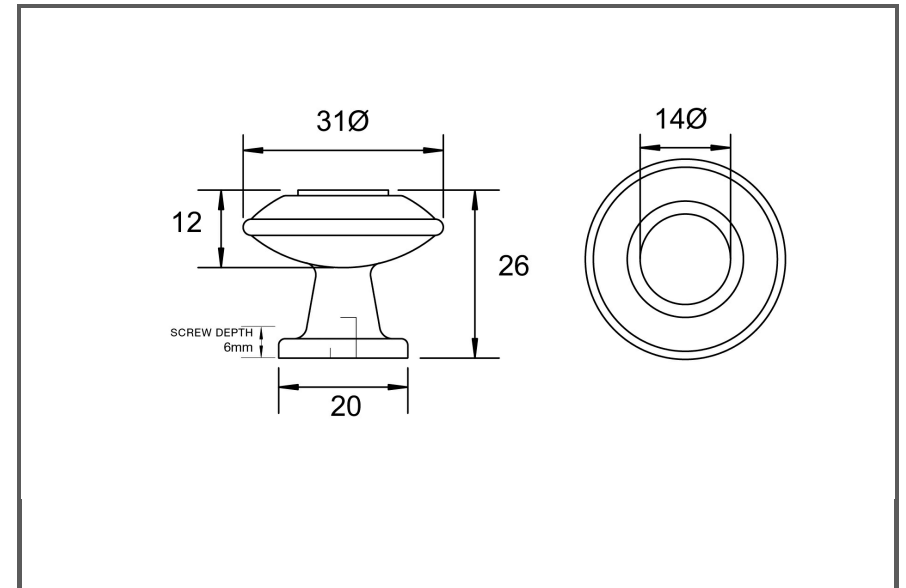

Material:	Die-cast Zinc		
Article Number:	HT208/ reference A / colour		
   			
A	C	P	W
31	0	26	31
Colours available:		Antique Brass Gloss (ABG) Antique Brass Matt (ABM) Oxidised Tin Gloss (OTG) Oxidised Tin Matt (OTM) Black Matt (MBK#8) Graphite (GRAP#3)	