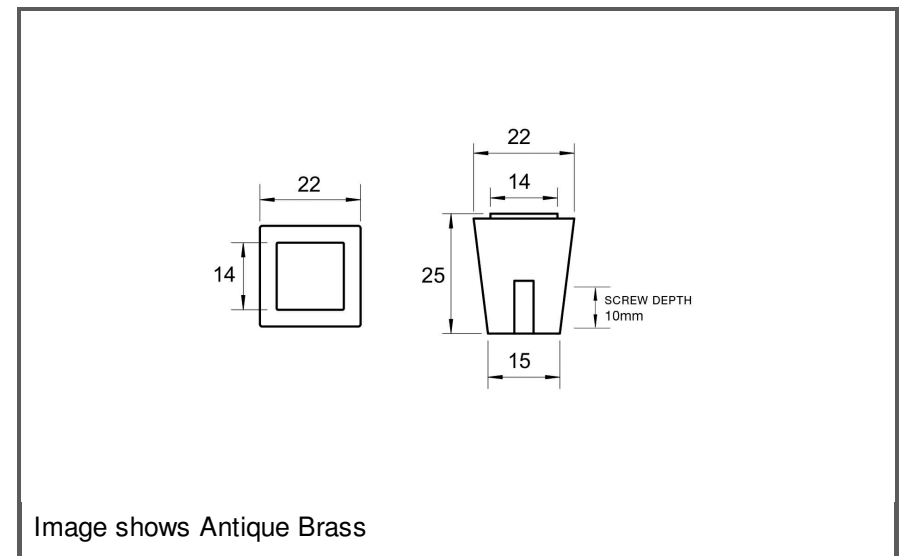

# HT346 BRASS

Sydney Head Office Phone: (02) 9542 4991  
 Sydney Head Office Fax: (02) 9542 4662  
 Brisbane 0400 494 368  
 Melbourne 0409 578 885  
 Auckland: 021 964 600  
 Email: sales@kethy.com

Material:	Die-cast Zinc		
Article Number:	HT346 / reference A / colour		
<b>A</b>	<b>C</b>	<b>P</b>	<b>W</b>
22	0	25	22
Colours available:	Antique Brass (AB) Antique Silver (AS)		