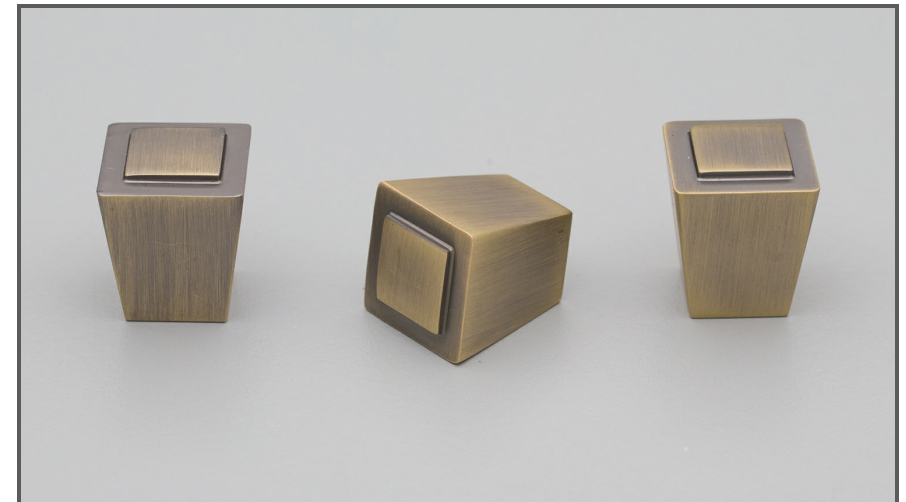

# HT346 BRASS

Sydney Head Office Phone: (02) 9542 4991  
 Sydney Head Office Fax: (02) 9542 4662  
 Brisbane 0400 494 368  
 Melbourne 0409 578 885  
 Auckland: 021 964 600  
 Email: sales@kethy.com

Material:	Die-cast Zinc		
Article Number:	HT346 / reference A / colour		
<b>A</b>	<b>C</b>	<b>P</b>	<b>W</b>
22	0	25	22
Colours available:	Antique Brass (AB) Antique Silver (AS)		