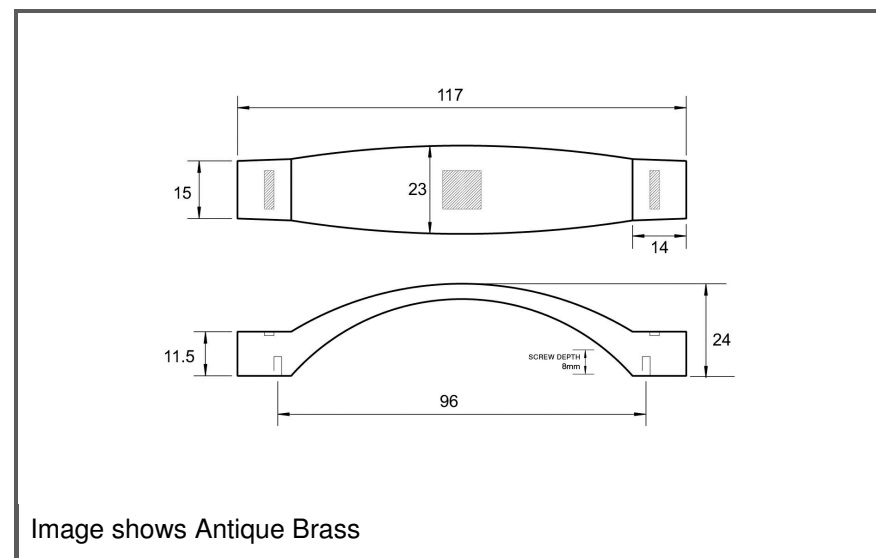

Material:	Die-cast Zinc		
Article Number:	HT347 / reference C / colour		
			
A	C	P	W
117	96	24	23
Colours available:	Antique Brass (AB) Antique Silver (AS)		

Image shows Antique Brass

Kethy Australia

Greg Steele Trading Pty Ltd. Unit 15/ 29-33 Waratah Street Kirrawee NSW, 2232, Australia. PO Box 3292 Kirrawee NSW, 2232, Australia.