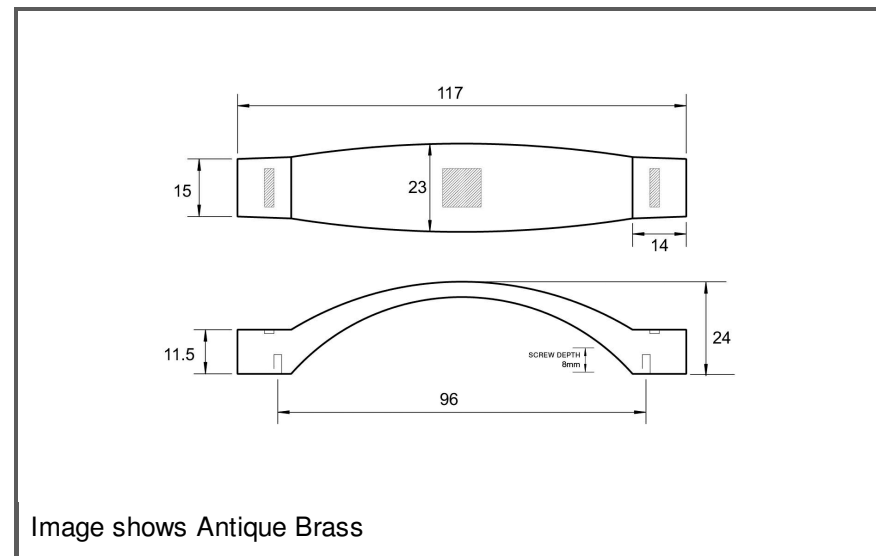

| | | | |
|--------------------|---|----------|----------|
| Material: | Die-cast Zinc | | |
| Article Number: | HT347 / reference C / colour | | |
| | | | |
| A | C | P | W |
| 117 | 96 | 24 | 23 |
| | | | |
| | | | |
| | | | |
| | | | |
| Colours available: | Antique Brass (AB) Antique Silver (AS) | | |