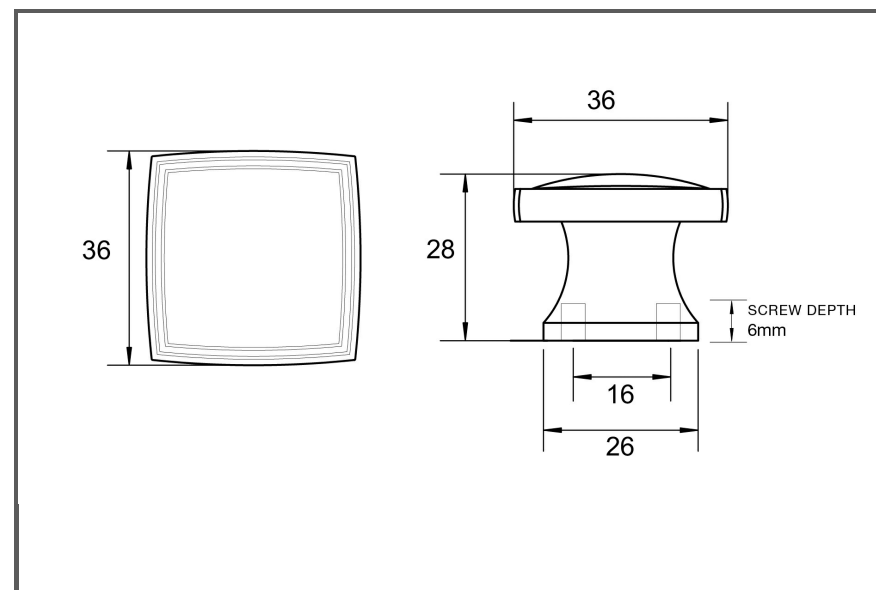

Sydney Head Office Phone: (02) 9542 4991
 Sydney Head Office Fax: (02) 9542 4662
 Brisbane 0400 494 368
 Melbourne 0409 578 885
 Auckland: 021 964 600
 Email: sales@kethy.com

Material:	Die-cast Zinc		
Article Number:	HT349 / reference A / colour		
A	C	P	W
36	16	28	36
Colours available:	Antique Brass (AB) Antique Silver (AS)		