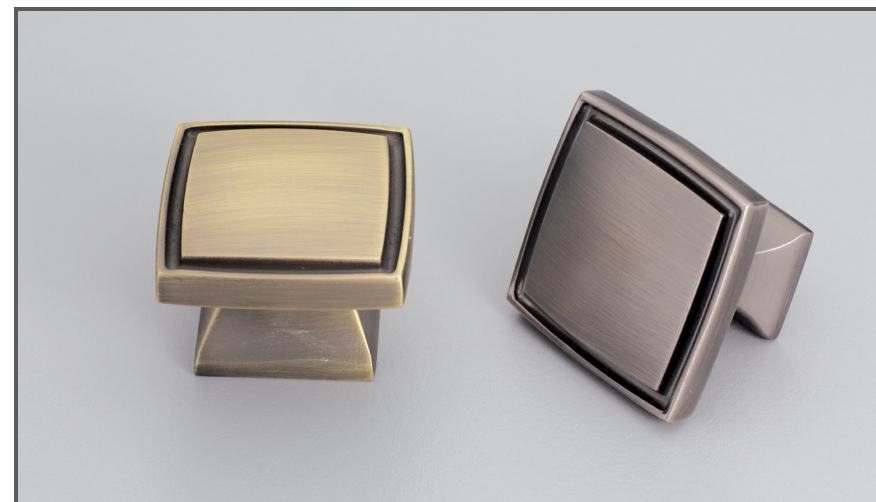

Sydney Head Office Phone: (02) 9542 4991
 Sydney Head Office Fax: (02) 9542 4662
 Brisbane 0400 494 368
 Melbourne 0409 578 885
 Auckland: 021 964 600
 Email: sales@kethy.com

Material:	Die-cast Zinc		
Article Number:	HT349 / reference A / colour		
A	C	P	W
36	16	28	36
Colours available:	Antique Brass (AB) Antique Silver (AS)		