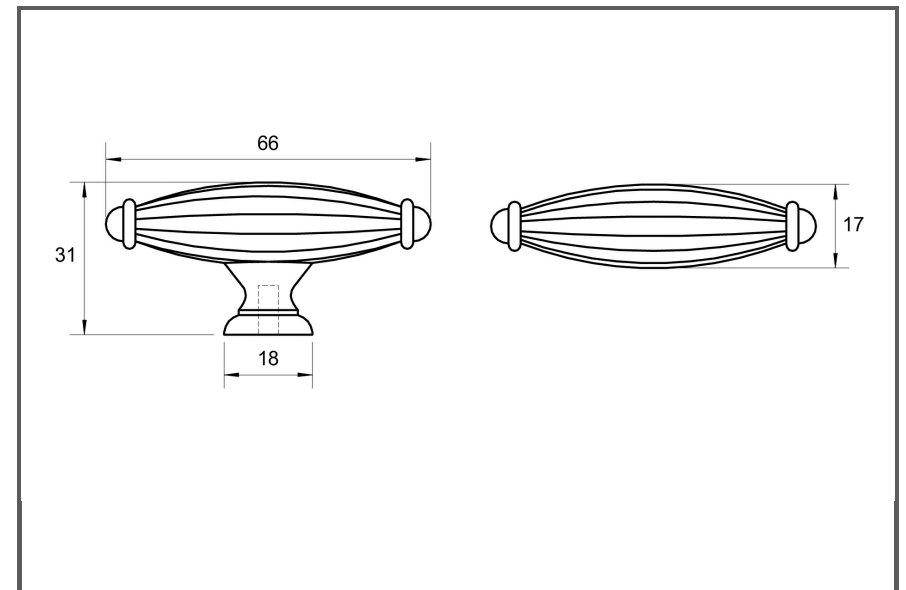

Sydney Head Office Phone: (02) 9542 4991  
 Sydney Head Office Fax: (02) 9542 4662  
 Brisbane 0400 494 368  
 Melbourne 0409 578 885  
 Auckland: 021 964 600  
 Email: sales@kethy.com

Material:	Die-cast Zinc		
Article Number:	HT620 / reference A / colour		
<b>A</b>	<b>C</b>	<b>P</b>	<b>W</b>
66	0	31	18
Colours available:	Antique Pewter (AP)		