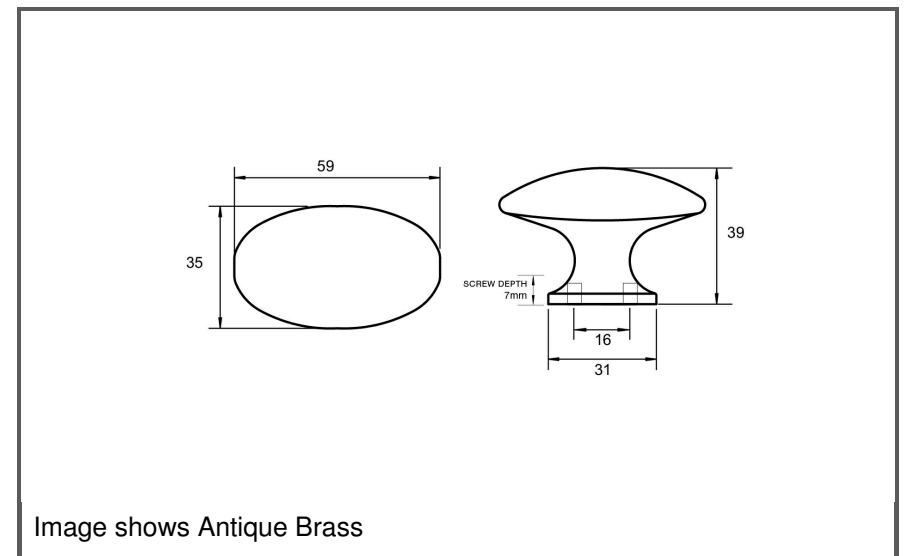

Material:	Die-cast Zinc		
Article Number:	HT785 / reference C / colour		
			
A	C	P	W
59	16	39	35
Colours available:	Antique Brass (AB) Rustic Grey (RG)		

Image shows Antique Brass

Kethy Australia

Greg Steele Trading Pty Ltd. Unit 15/ 29-33 Waratah Street Kirrawee NSW, 2232, Australia. PO Box 3292 Kirrawee NSW, 2232, Australia.