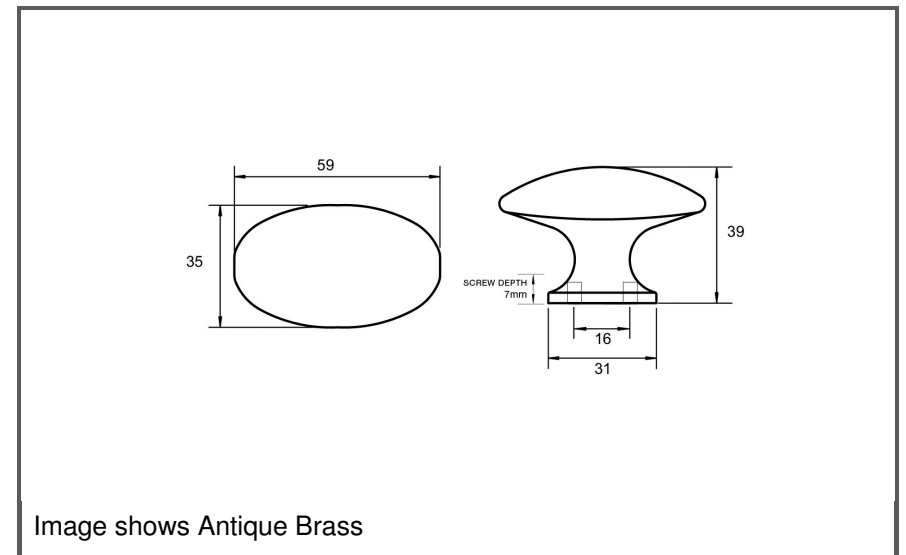

Material:	Die-cast Zinc		
Article Number:	HT785 / reference C / colour		
			
A	C	P	W
59	16	39	35
Colours available:	Antique Brass (AB) Rustic Grey (RG)		

Image shows Antique Brass

Kethy Australia

Greg Steele Trading Pty Ltd. Unit 15/ 29-33 Waratah Street Kirrawee NSW, 2232, Australia. PO Box 3292 Kirrawee NSW, 2232, Australia.