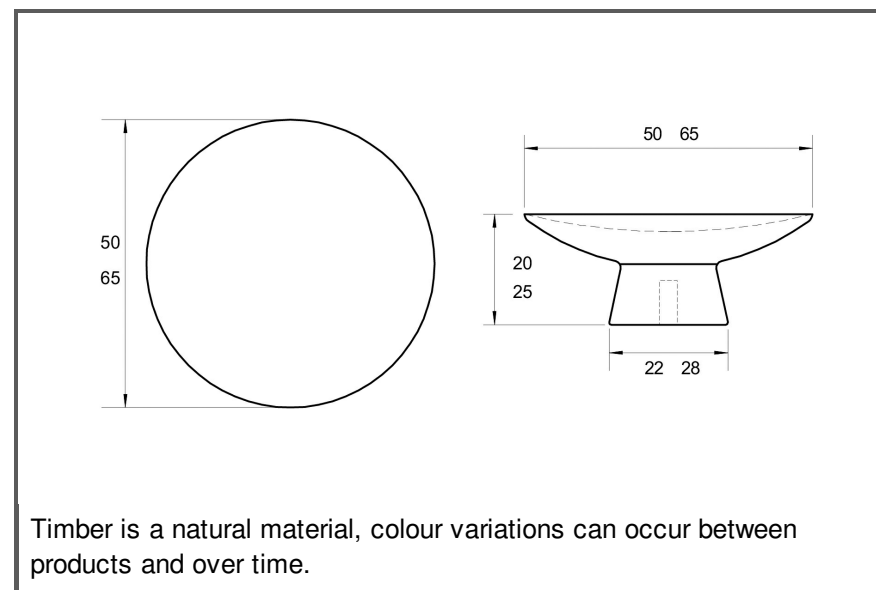

Sydney Head Office Phone: (02) 9542 4991
 Sydney Head Office Fax: (02) 9542 4662
 Brisbane 0400 494 368
 Melbourne 0409 578 885
 Auckland: 021 964 600
 Email: sales@kethy.com

Material:	Timber		
Article Number:	L4314 / reference A / colour		
A	C	P	W
50	0	20	50
65	0	25	65
Colours available:	Black Stain (BKS) Oak (OAK) Walnut (WN)		