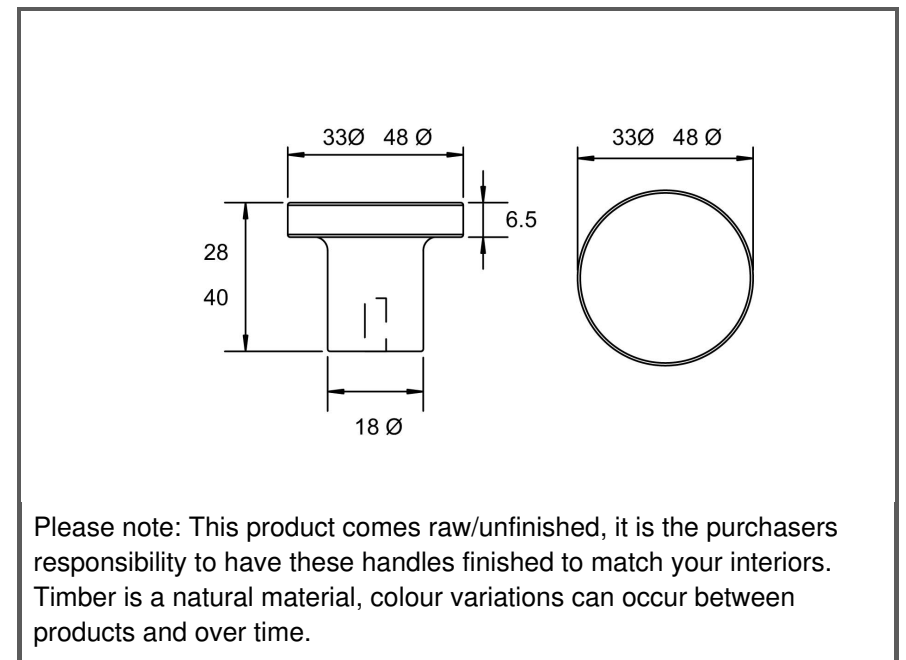

Sydney Head Office Phone: (02) 9542 4991
 Sydney Head Office Fax: (02) 9542 4662
 Brisbane 0400 494 368
 Melbourne 0409 578 885
 Auckland: 021 964 600
 Email: sales@kethy.com

Material:	Timber		
Article Number:	L4317 / reference A / colour		
A	C	P	W
33	0	28	33
Colours available:	Raw UNFINISHED Oak (RAW)		