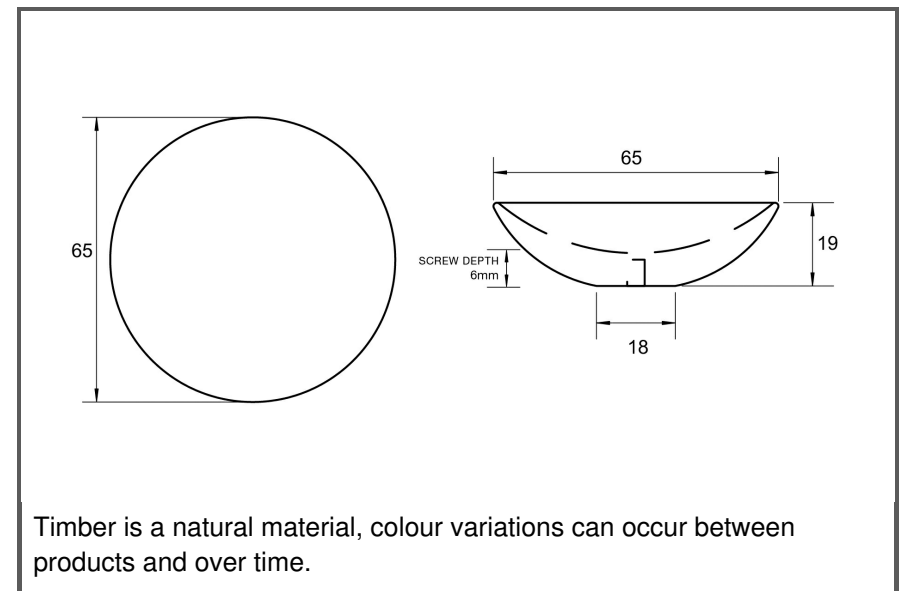

Sydney Head Office Phone: (02) 9542 4991  
 Sydney Head Office Fax: (02) 9542 4662  
 Brisbane 0400 494 368  
 Melbourne 0409 578 885  
 Auckland: 021 964 600  
 Email: sales@kethy.com

Material:	Timber		
Article Number:	L4328 / reference A / colour		
			
<b>A</b>	<b>C</b>	<b>P</b>	<b>W</b>
65	0	19	65
Colours available:		Black Stain (BKS) Oak (OAK) Walnut (WN)	