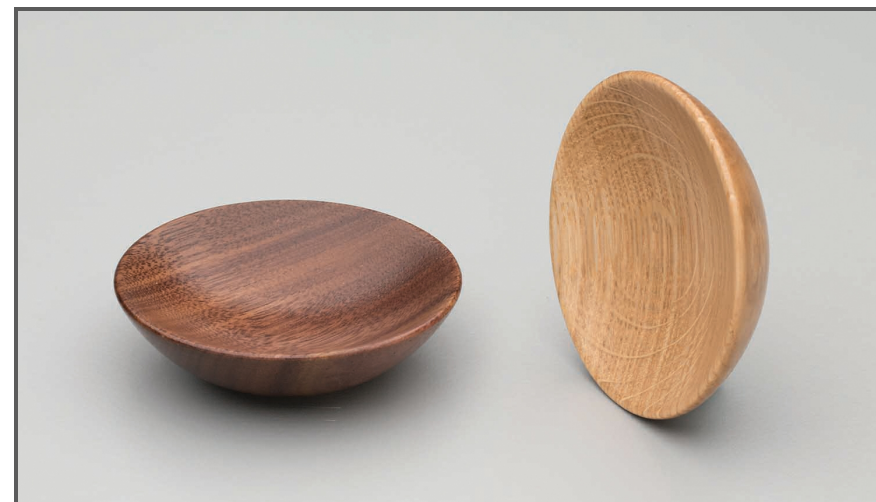

Sydney Head Office Phone: (02) 9542 4991
 Sydney Head Office Fax: (02) 9542 4662
 Brisbane 0400 494 368
 Melbourne 0409 578 885
 Auckland: 021 964 600
 Email: sales@kethy.com

Material:	Timber		
Article Number:	L4328 / reference A / colour		
A	C	P	W
65	0	19	65
Colours available:		Black Stain (BKS) Oak (OAK) Walnut (WN)	