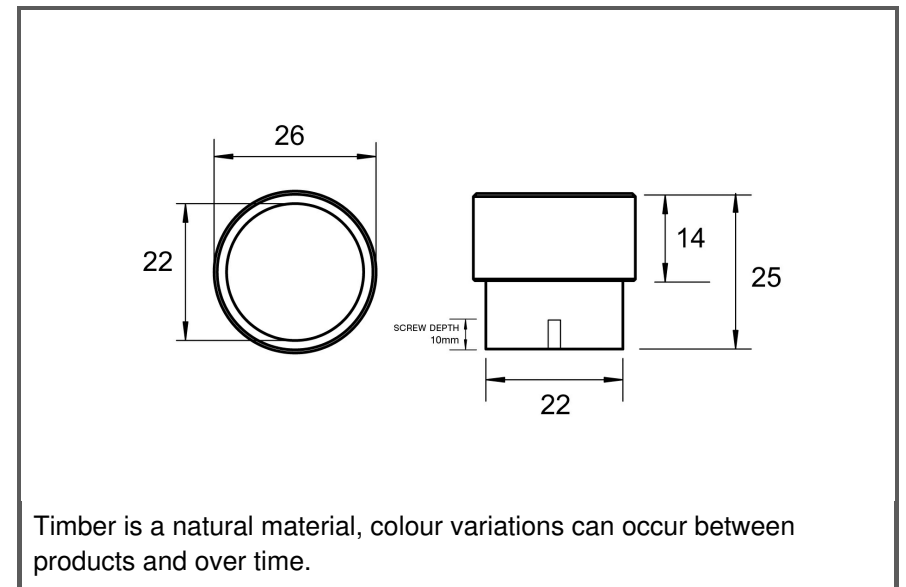

Material:	Timber with metal ring		
Article Number:	L4370 / reference A / colour		
A	C	P	W
26	0	25	26
Colours available:	Black Painted with Stainless Effect Ring (BKSE) Oak with Stainless Effect Ring (OAKSE) Walnut with Stainless Effect Ring (WNSE) White Painted with Stainless Effect Ring (WTSE)		