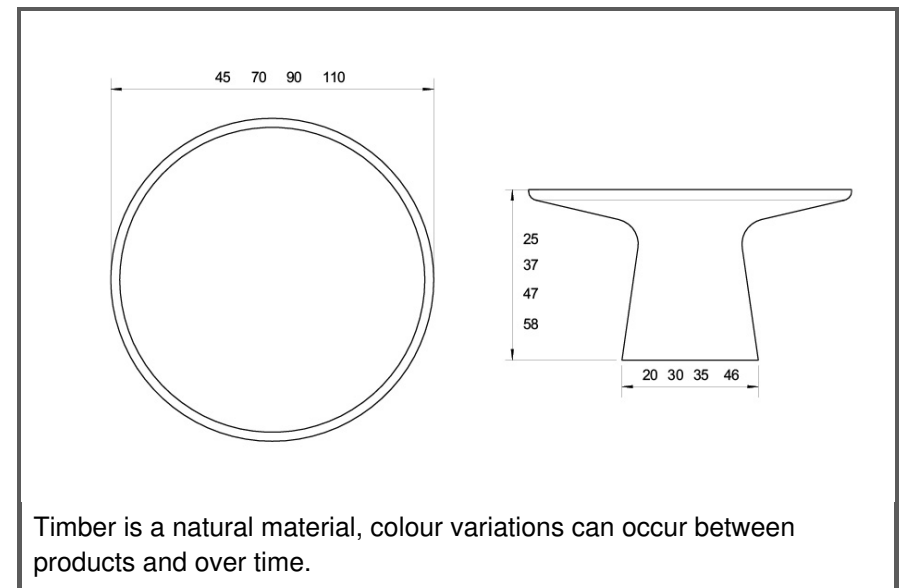

Sydney Head Office Phone: (02) 9542 4991
 Sydney Head Office Fax: (02) 9542 4662
 Brisbane 0400 494 368
 Melbourne 0409 578 885
 Auckland: 021 964 600
 Email: sales@kethy.com

Material:	Timber		
Article Number:	L4450 / reference A / colour		
A	C	P	W
45	N/A	25	45
70	N/A	37	70
90	N/A	47	90
110	N/A	58	110
Colours available:	OAK Light Grey (OLG) Oak White (OWT) Oak Black (OBK)		