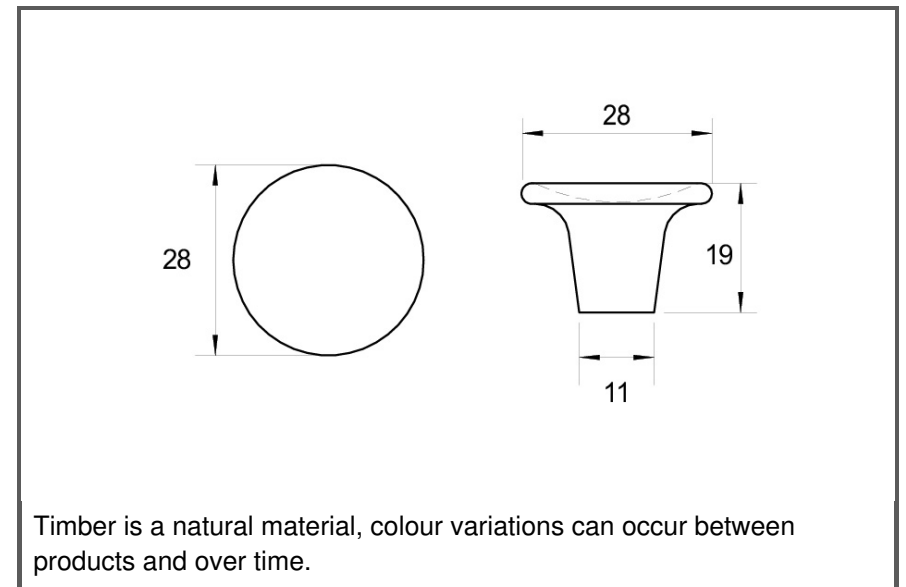

Sydney Head Office Phone: (02) 9542 4991
 Sydney Head Office Fax: (02) 9542 4662
 Brisbane 0400 494 368
 Melbourne 0409 578 885
 Auckland: 021 964 600
 Email: sales@kethy.com

Material:	Timber		
Article Number:	L4485 / reference A / colour		
A	C	P	W
28	N/A	19	28
Colours available:	Black Stain (BKS) Oak (OAK) Walnut (WN) - MATCHING HANDLE L6898		