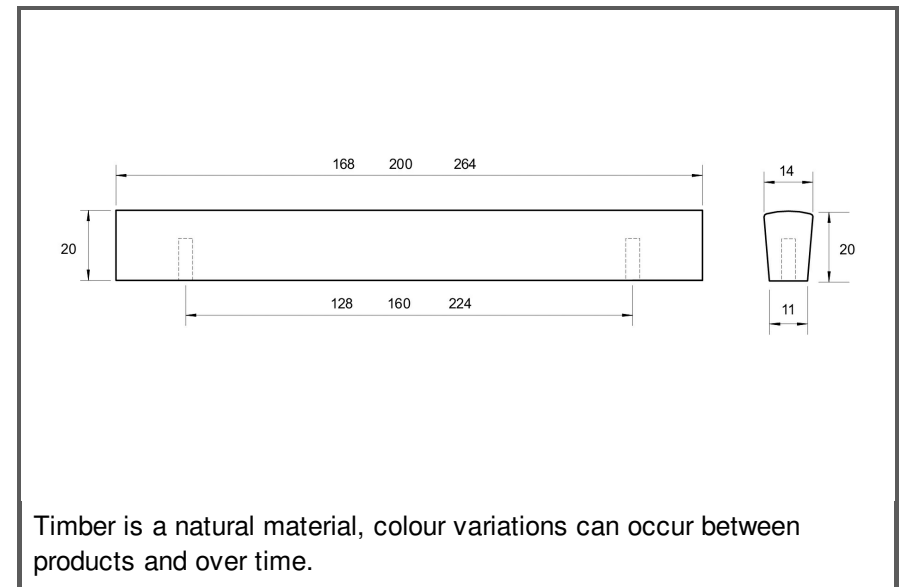

Sydney Head Office Phone: (02) 9542 4991  
 Sydney Head Office Fax: (02) 9542 4662  
 Brisbane 0400 494 368  
 Melbourne 0409 578 885  
 Auckland: 021 964 600  
 Email: sales@kethy.com

Material:	Timber		
Article Number:	L6582 / reference C / colour		
<b>A</b>	<b>C</b>	<b>P</b>	<b>W</b>
168	128	20	14
200	160	20	14
264	224	20	14
Colours available:	Oak (OAK) Walnut (WN) Black Stain (BKS)		

Timber is a natural material, colour variations can occur between products and over time.