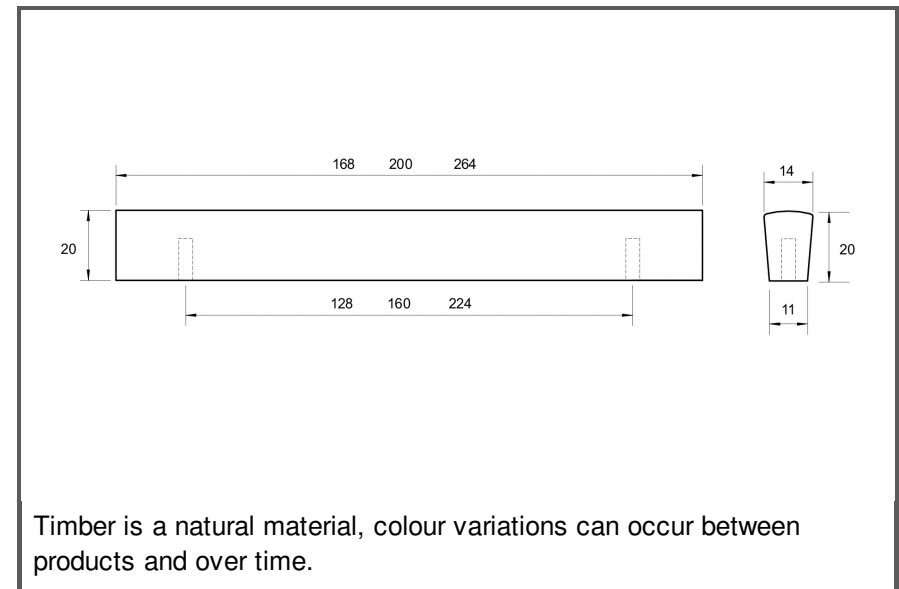

Sydney Head Office Phone: (02) 9542 4991  
 Sydney Head Office Fax: (02) 9542 4662  
 Brisbane 0400 494 368  
 Melbourne 0409 578 885  
 Auckland: 021 964 600  
 Email: sales@kethy.com

Material:	Timber		
Article Number:	L6582 / reference C / colour		
<b>A</b>	<b>C</b>	<b>P</b>	<b>W</b>
168	128	20	14
200	160	20	14
264	224	20	14
Colours available:	Oak (OAK) Walnut (WN) Black Stain (BKS)		

Timber is a natural material, colour variations can occur between products and over time.