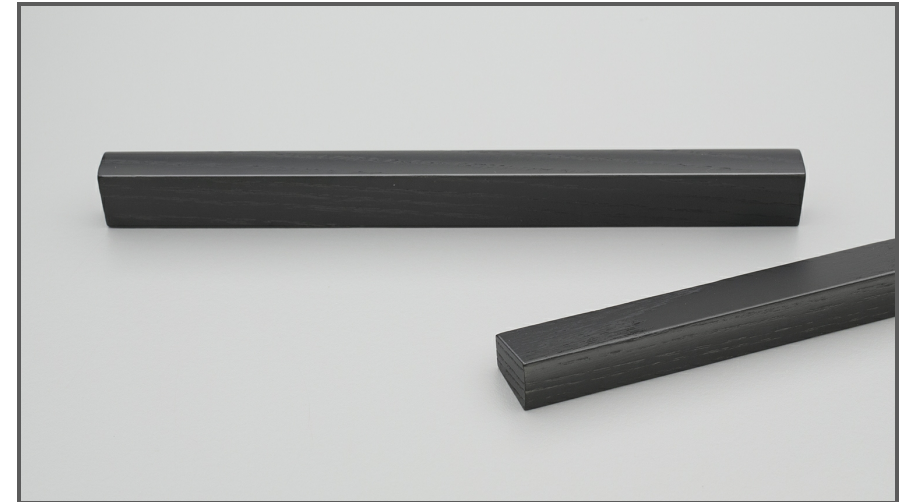

Sydney Head Office Phone: (02) 9542 4991  
 Sydney Head Office Fax: (02) 9542 4662  
 Brisbane 0400 494 368  
 Melbourne 0409 578 885  
 Auckland: 021 964 600  
 Email: sales@kethy.com

Material:	Timber		
Article Number:	L6582 / reference C / colour		
<b>A</b>	<b>C</b>	<b>P</b>	<b>W</b>
168	128	20	14
200	160	20	14
264	224	20	14
Colours available:	Oak (OAK) Walnut (WN) Black Stain (BKS)		

Timber is a natural material, colour variations can occur between products and over time.