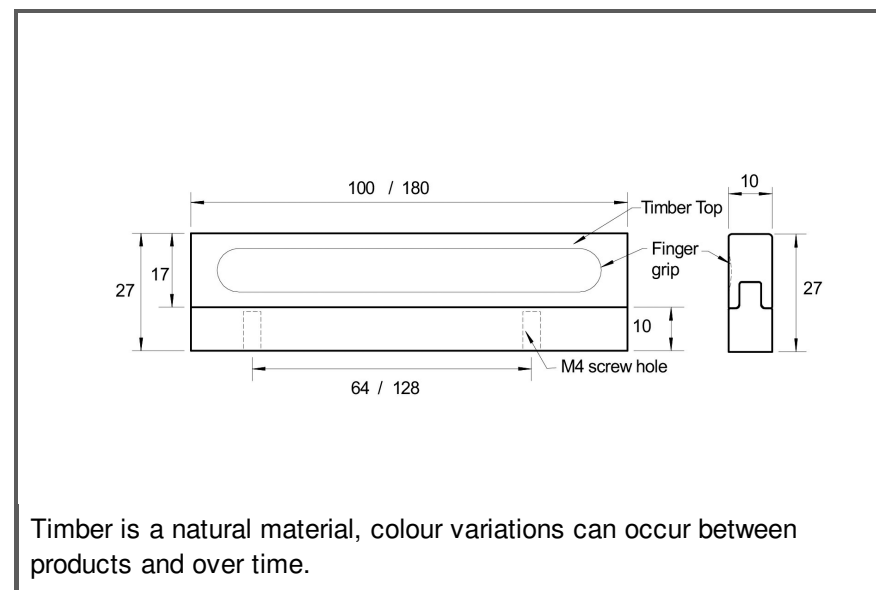

Sydney Head Office Phone: (02) 9542 4991  
 Sydney Head Office Fax: (02) 9542 4662  
 Brisbane 0400 494 368  
 Melbourne 0409 578 885  
 Auckland: 021 964 600  
 Email: sales@kethy.com

|                    |                               |          |          |
|--------------------|-------------------------------|----------|----------|
| Material:          | Anodised Aluminium and Timber |          |          |
| Article Number:    | L6742 / reference C / colour  |          |          |
|                    |                               |          |          |
| <b>A</b>           | <b>C</b>                      | <b>P</b> | <b>W</b> |
| 100                | 64                            | 27       | 10       |
| 180                | 128                           | 27       | 10       |
| Colours available: | Oak (OAK)<br>Walnut (WN)      |          |          |