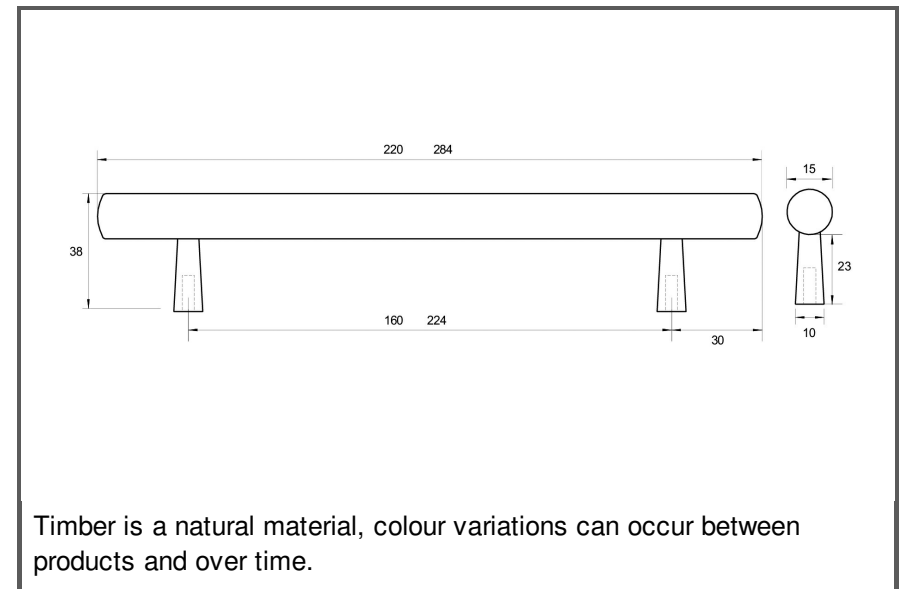

Material:	Timber with Metal Legs		
Article Number:	L7763 / reference C / colour		
A	C	P	W
220	160	38	15
284	224	38	15
Colours available:	Black Stain with Copper feet (BKCO) Walnut with Copper Feet (WNCO)		