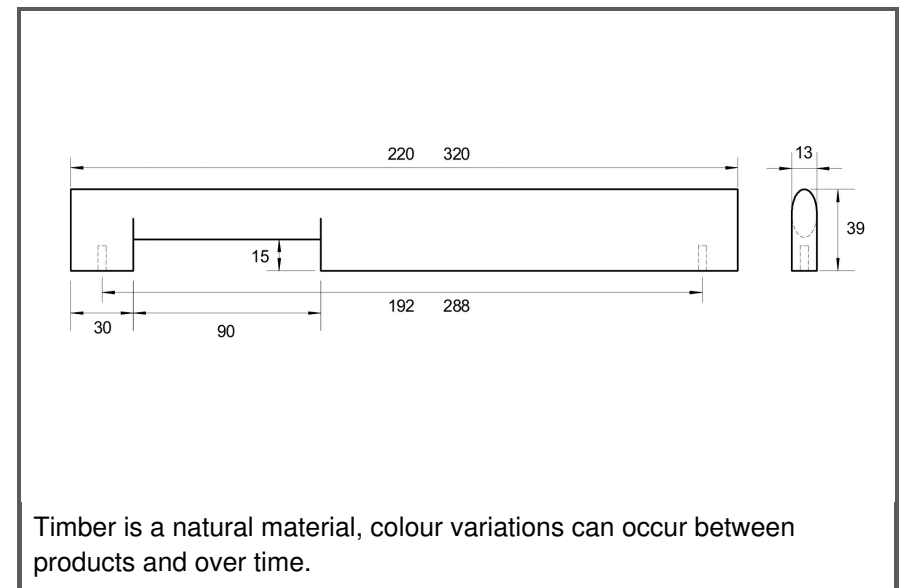

Sydney Head Office Phone: (02) 9542 4991
 Sydney Head Office Fax: (02) 9542 4662
 Brisbane 0400 494 368
 Melbourne 0409 578 885
 Auckland: 021 964 600
 Email: sales@kethy.com

Material:	Timber		
Article Number:	L7806 / reference C / colour		
A	C	P	W
220	192	39	13
320	288	39	13
Colours available:	Black Stain (BKS) Oak (OAK) Walnut (WN)		