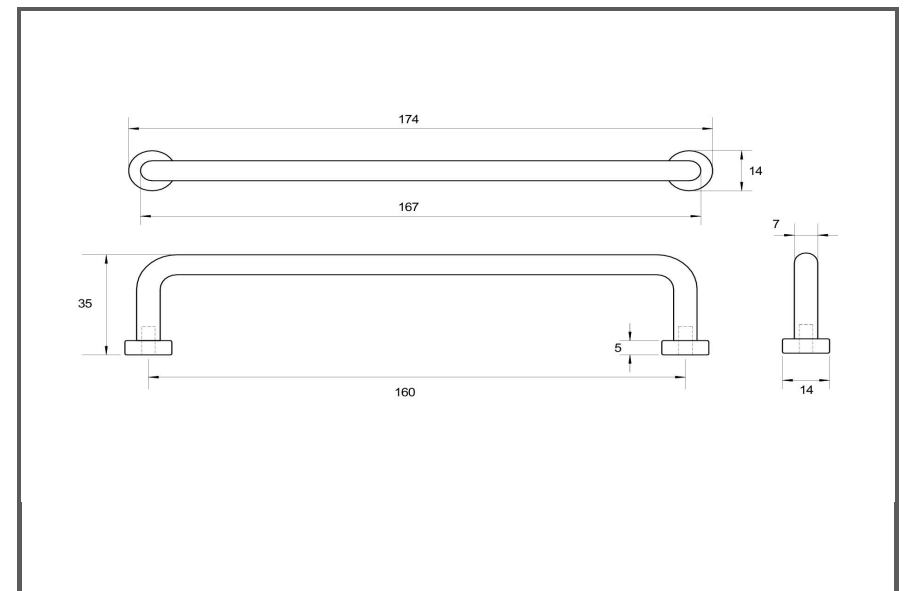

Sydney Head Office Phone: (02) 9542 4991
 Sydney Head Office Fax: (02) 9542 4662
 Brisbane 0400 494 368
 Melbourne 0409 578 885
 Auckland: 021 964 600
 Email: sales@kethy.com

Material:	Various - See Below		
Article Number:	L795 / reference C / colour		
A	C	P	W
142	128	35	14
174	160	35	14
206	192	35	14
302	288	35	14
Colours available:	Brass Matt (BRM) SOLID BRASS Polished Brass Gloss (BRG) SOLID BRASS Satin Stainless (SS) STAINLESS STEEL Matt Black (MBK) PAINTED BLACK		