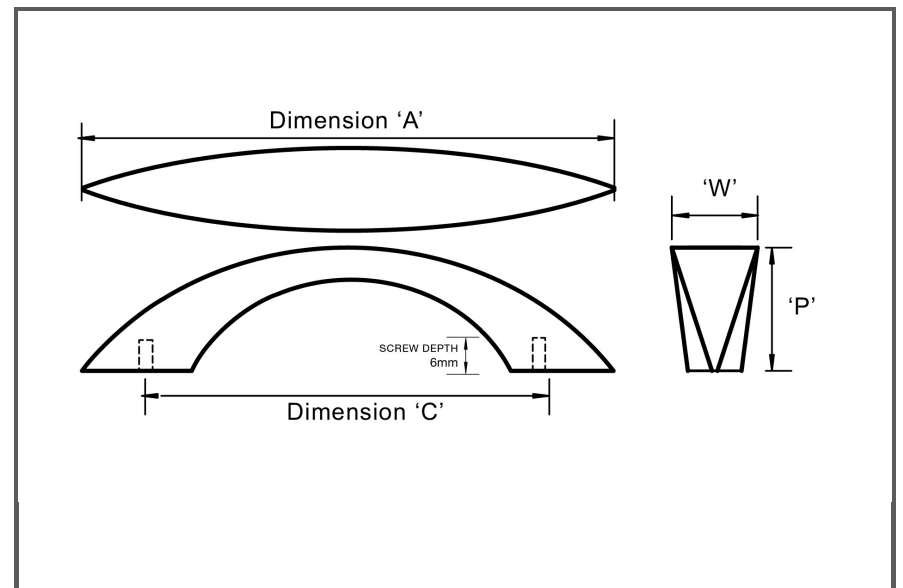

Sydney Head Office Phone: (02) 9542 4991
 Sydney Head Office Fax: (02) 9542 4662
 Brisbane 0400 494 368
 Melbourne 0409 578 885
 Auckland: 021 964 600
 Email: sales@kethy.com

Material:	Die-cast Zinc		
Article Number:	L803 / reference C / colour		
A	C	P	W
160	128	26	16
230	192	32	20
Colours available:	Brushed Nickel (BRN) Satin Chrome (SAT) 128mm only		