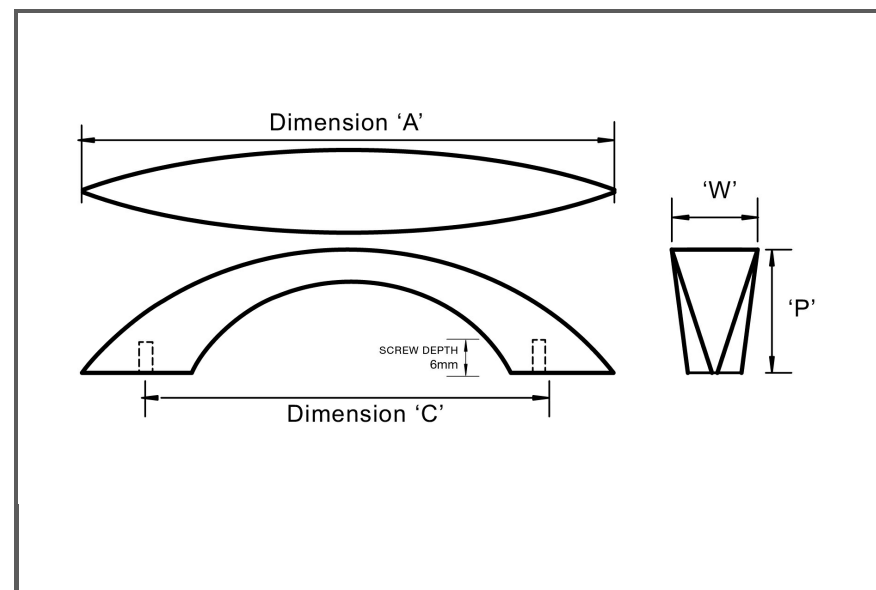

Sydney Head Office Phone: (02) 9542 4991  
 Sydney Head Office Fax: (02) 9542 4662  
 Brisbane 0400 494 368  
 Melbourne 0409 578 885  
 Auckland: 021 964 600  
 Email: sales@kethy.com

Material:	Die-cast Zinc		
Article Number:	L803 / reference C / colour		
<b>A</b>	<b>C</b>	<b>P</b>	<b>W</b>
160	128	26	16
230	192	32	20
Colours available:	Brushed Nickel (BRN) Satin Chrome (SAT) 128mm only		