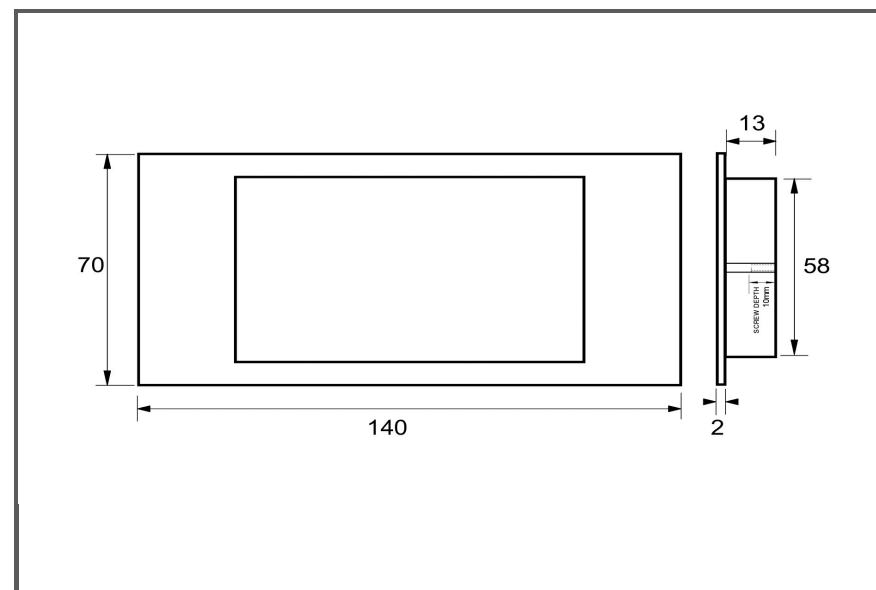

Sydney Head Office Phone: (02) 9542 4991
 Sydney Head Office Fax: (02) 9542 4662
 Brisbane 0400 494 368
 Melbourne 0409 578 885
 Auckland: 021 964 600
 Email: sales@kethy.com

Material:	Die-cast Zinc		
Article Number:	L813 / reference C / colour		
A	C	P	W
140	96	2	70
Colours available:	Brushed Nickel (BRN)		