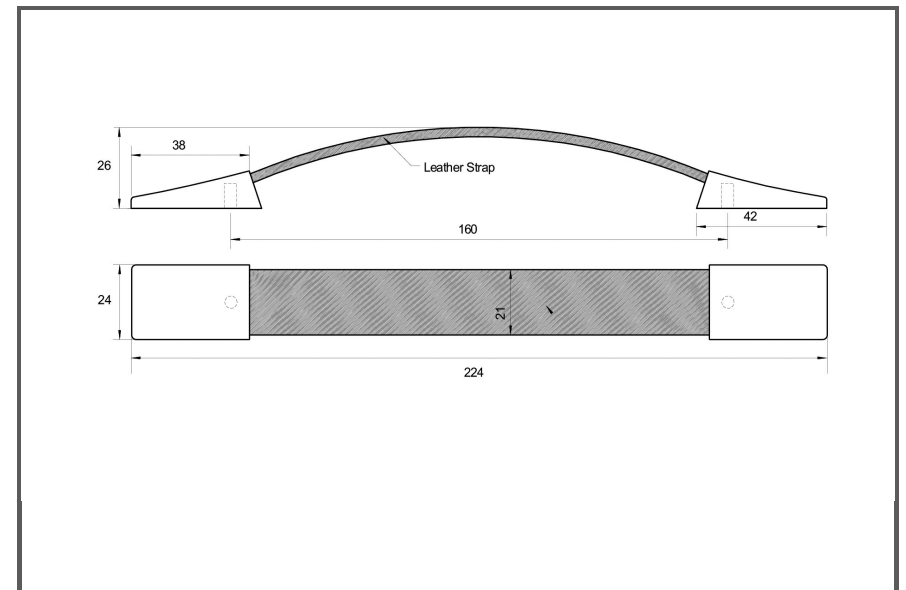

Sydney Head Office Phone: (02) 9542 4991
 Sydney Head Office Fax: (02) 9542 4662
 Brisbane 0400 494 368
 Melbourne 0409 578 885
 Auckland: 021 964 600
 Email: sales@kethy.com

Material:	Die-cast Zinc and Leather Strap		
Article Number:	L831 / reference C / colour		
A	C	P	W
224	160	26	24
Colours available:	Black Leather with Stainless Effect Mount (BKL)		