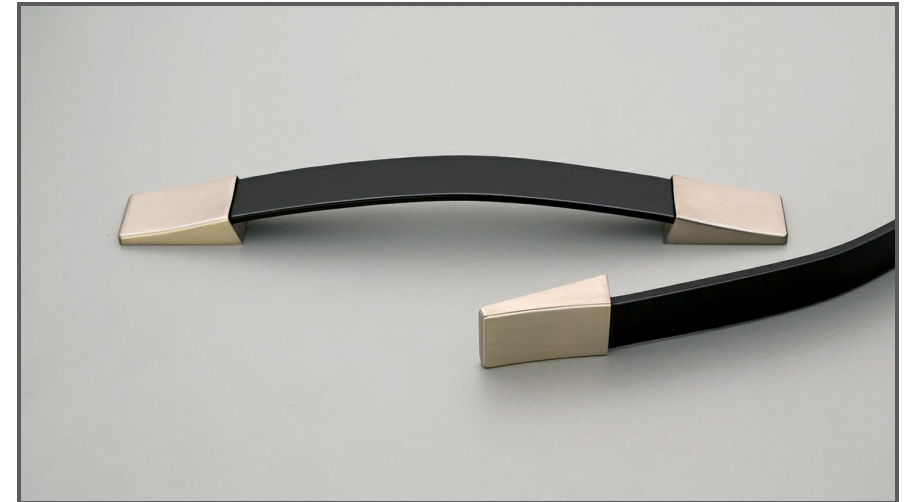

Sydney Head Office Phone: (02) 9542 4991
 Sydney Head Office Fax: (02) 9542 4662
 Brisbane 0400 494 368
 Melbourne 0409 578 885
 Auckland: 021 964 600
 Email: sales@kethy.com

Material:	Die-cast Zinc and Leather Strap		
Article Number:	L831 / reference C / colour		
A	C	P	W
224	160	26	24
Colours available:	Black Leather with Stainless Effect Mount (BKL)		