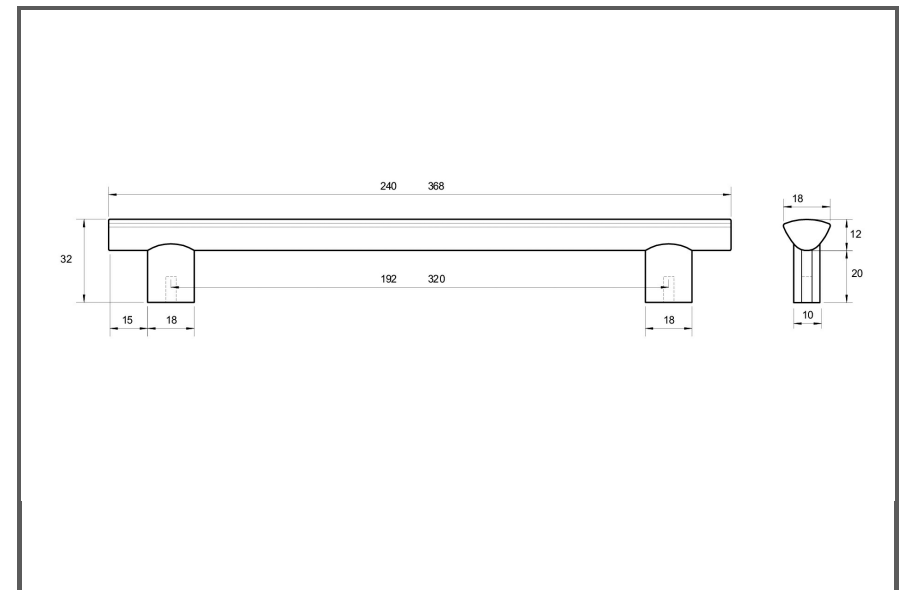

Sydney Head Office Phone: (02) 9542 4991
 Sydney Head Office Fax: (02) 9542 4662
 Brisbane 0400 494 368
 Melbourne 0409 578 885
 Auckland: 021 964 600
 Email: sales@kethy.com

Material:	Aluminium		
Article Number:	L837 / reference C / colour		
A	C	P	W
240	192	32	18
368	320	32	18
Colours available:	Brushed Inox (BRI)		