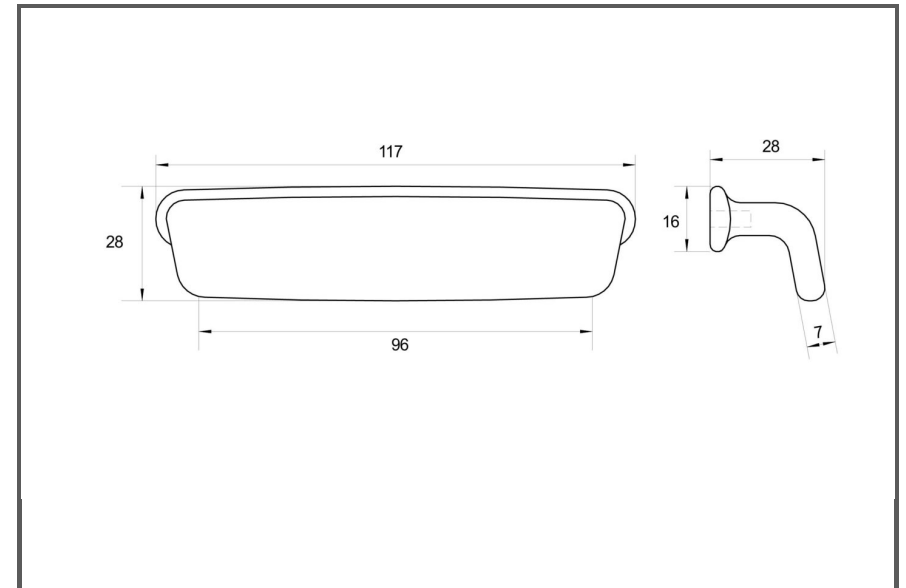

Sydney Head Office Phone: (02) 9542 4991
 Sydney Head Office Fax: (02) 9542 4662
 Brisbane 0400 494 368
 Melbourne 0409 578 885
 Auckland: 021 964 600
 Email: sales@kethy.com

Material:	Cast Iron		
Article Number:	L841 / reference C / colour		
A	C	P	W
117	96	28	28
Colours available:	Black Iron (BKIR)		