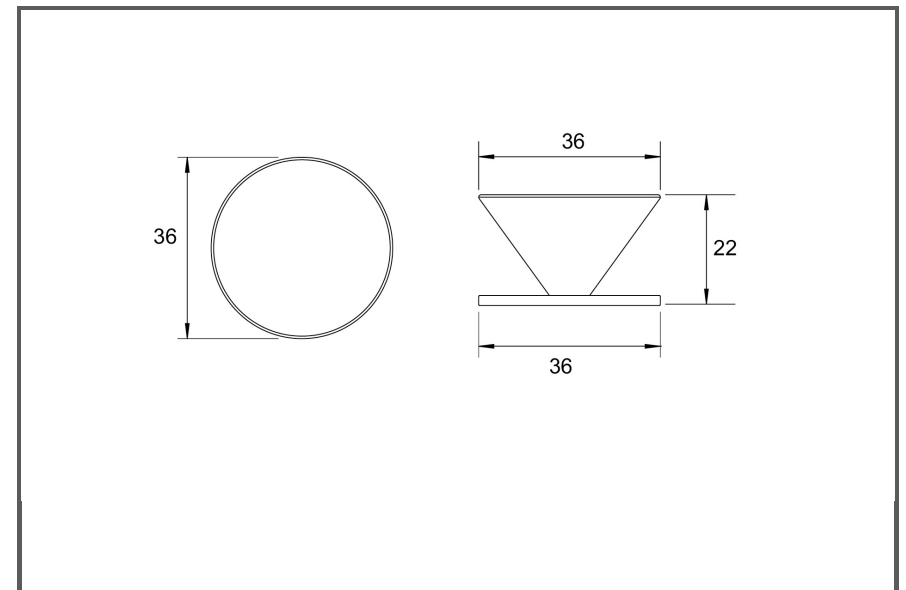

Sydney Head Office Phone: (02) 9542 4991
 Sydney Head Office Fax: (02) 9542 4662
 Brisbane 0400 494 368
 Melbourne 0409 578 885
 Auckland: 021 964 600
 Email: sales@kethy.com

Material:	Die-cast Zinc		
Article Number:	L862 / reference A / colour		
A	C	P	W
36	N/A	22	36
Colours available:	Stainless Effect (SE) Black Matt (MBK#7)		