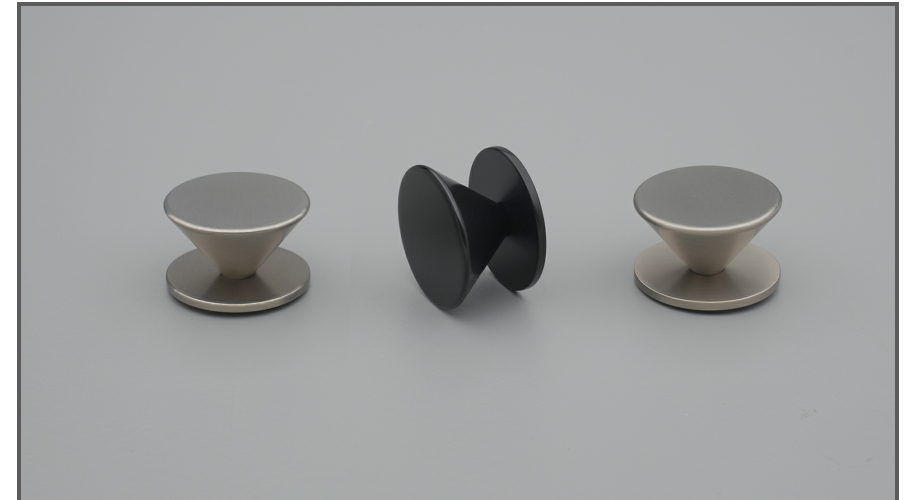

Sydney Head Office Phone: (02) 9542 4991
 Sydney Head Office Fax: (02) 9542 4662
 Brisbane 0400 494 368
 Melbourne 0409 578 885
 Auckland: 021 964 600
 Email: sales@kethy.com

Material:	Die-cast Zinc		
Article Number:	L862 / reference A / colour		
A	C	P	W
36	N/A	22	36
Colours available:	Stainless Effect (SE) Black Matt (MBK#7)		