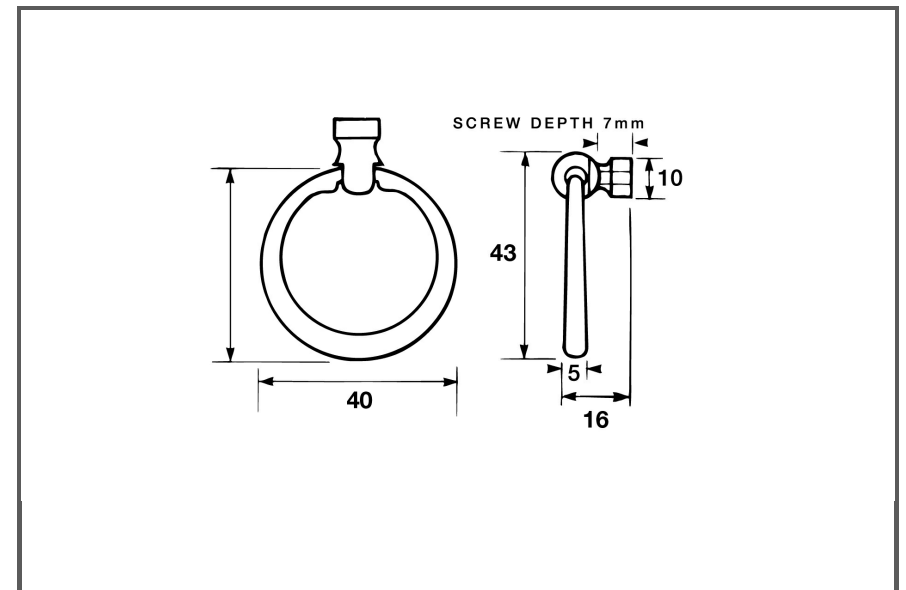

Sydney Head Office Phone: (02) 9542 4991
 Sydney Head Office Fax: (02) 9542 4662
 Brisbane 0400 494 368
 Melbourne 0409 578 885
 Auckland: 021 964 600
 Email: sales@kethy.com

Material:	Solid Brass		
Article Number:	L9240 / colour		
A	C	P	W
40	0	156	43
Colours available:	Black (BK)		