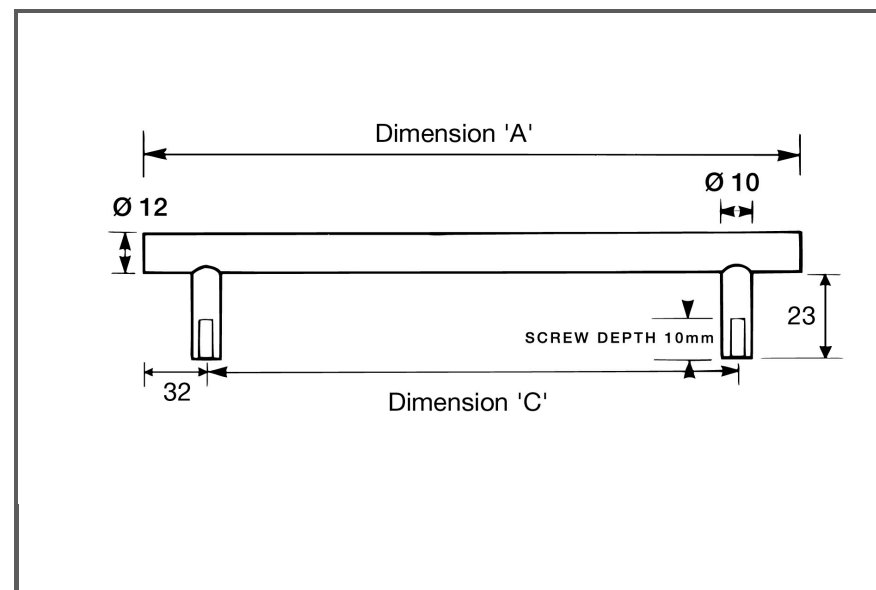

Sydney Head Office Phone: (02) 9542 4991
 Sydney Head Office Fax: (02) 9542 4662
 Brisbane 0400 494 368
 Melbourne 0409 578 885
 Auckland: 021 964 600
 Email: sales@kethy.com

Material:	High quality stainless steel bar		
Article Number:	S135 / reference C / colour		
A	C	P	W
160	96	35	12
192	128	35	12
224	160	35	12
288	224	35	12
352	288	35	12
400	336	35	12
600	536	35	12
700	636	35	12
Colours available:	Satin Stainless (SS)		