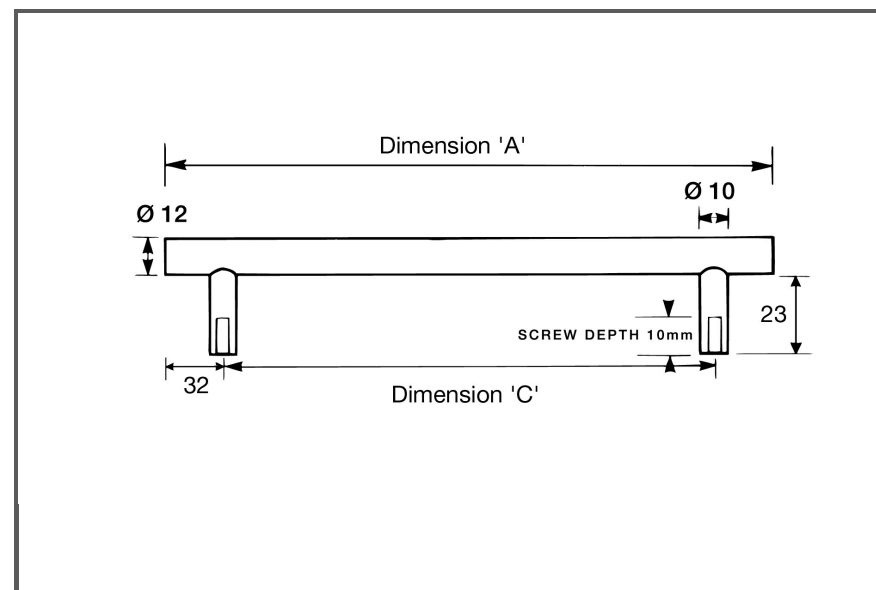

Sydney Head Office Phone: (02) 9542 4991
 Sydney Head Office Fax: (02) 9542 4662
 Brisbane 0400 494 368
 Melbourne 0409 578 885
 Auckland: 021 964 600
 Email: sales@kethy.com

Material:	Chrome plated mild steel bar with brass pillars		
Article Number:	S201 / reference C / colour		
A	C	P	W
160	96	35	12
192	128	35	12
288	224	35	12
Colours available:	Polished Chrome (PC)		