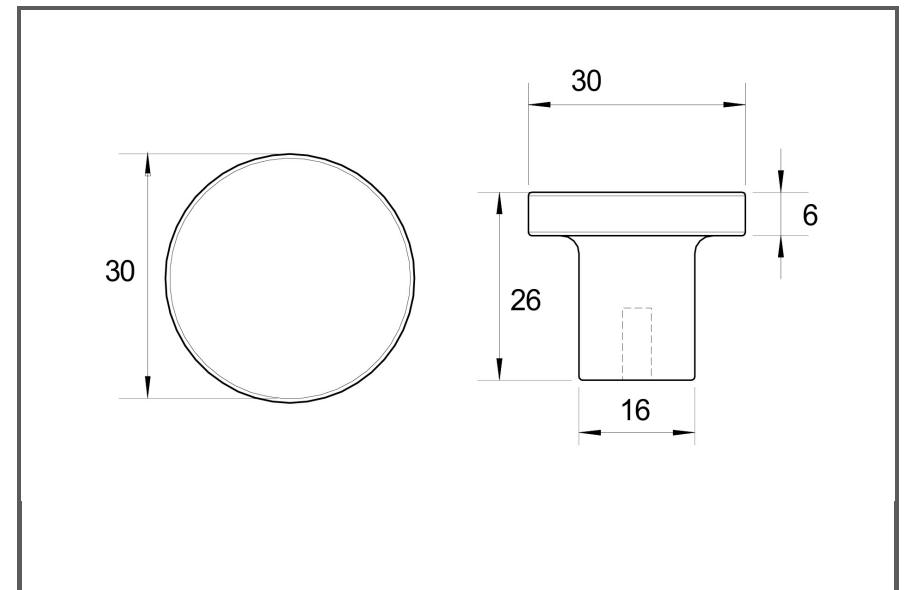

Sydney Head Office Phone: (02) 9542 4991
 Sydney Head Office Fax: (02) 9542 4662
 Brisbane 0400 494 368
 Melbourne 0409 578 885
 Auckland: 021 964 600
 Email: sales@kethy.com

Material:	Anodised Aluminium		
Article Number:	S223 / reference A / colour		
A	C	P	W
30	N/A	26	30
Colours available:	Inox (INX) Matt Black Anodised (MBK#3) Brushed Brass (BB)		