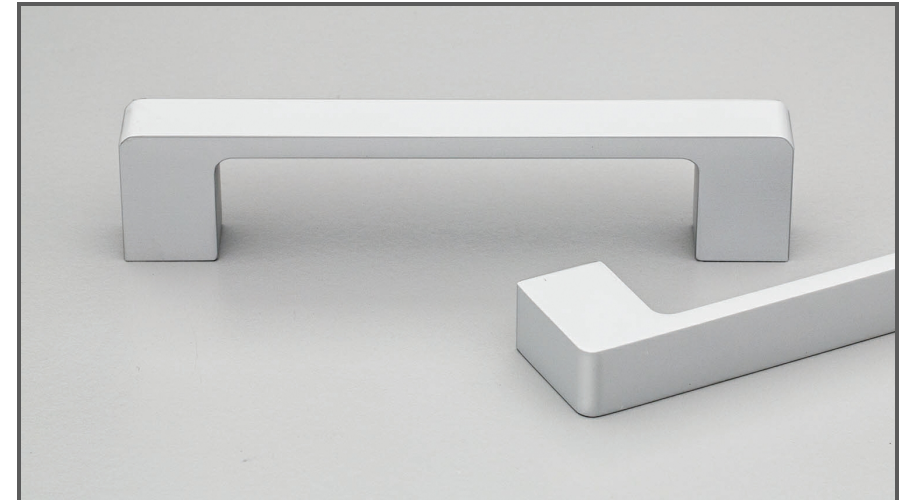

Sydney Head Office Phone: (02) 9542 4991  
 Sydney Head Office Fax: (02) 9542 4662  
 Brisbane 0400 494 368  
 Melbourne 0409 578 885  
 Auckland: 021 964 600  
 Email: sales@kethy.com

Material:	Anodised Aluminium		
Article Number:	S228 / reference C / colour		
<b>A</b>	<b>C</b>	<b>P</b>	<b>W</b>
123	102	27	14
Colours available:	Matt Anodised (MAT)		