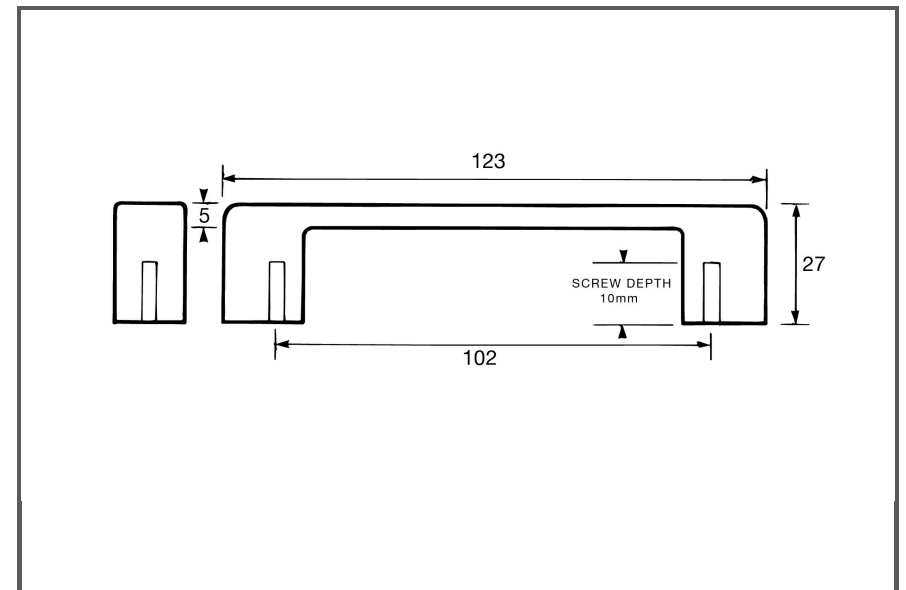

Sydney Head Office Phone: (02) 9542 4991  
 Sydney Head Office Fax: (02) 9542 4662  
 Brisbane 0400 494 368  
 Melbourne 0409 578 885  
 Auckland: 021 964 600  
 Email: sales@kethy.com

Material:	Anodised Aluminium		
Article Number:	S228 / reference C / colour		
<b>A</b>	<b>C</b>	<b>P</b>	<b>W</b>
123	102	27	14
Colours available:	Matt Anodised (MAT)		