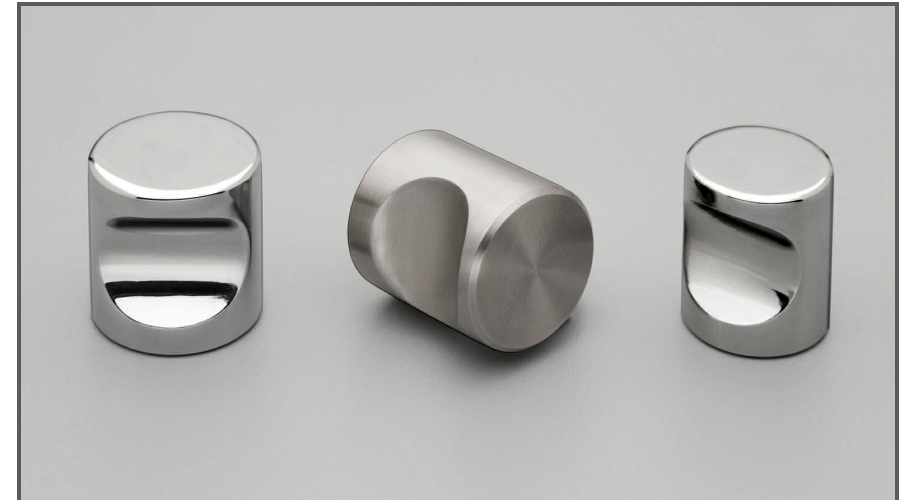

Sydney Head Office Phone: (02) 9542 4991
 Sydney Head Office Fax: (02) 9542 4662
 Brisbane 0400 494 368
 Melbourne 0409 578 885
 Auckland: 021 964 600
 Email: sales@kethy.com

Material:	Solid Stainless Steel		
Article Number:	S310 / reference C / colour		
A	C	P	W
18	0	24	18
22	0	24	18
Colours available:	Polished Stainless (PS) Satin Stainless (SS)		