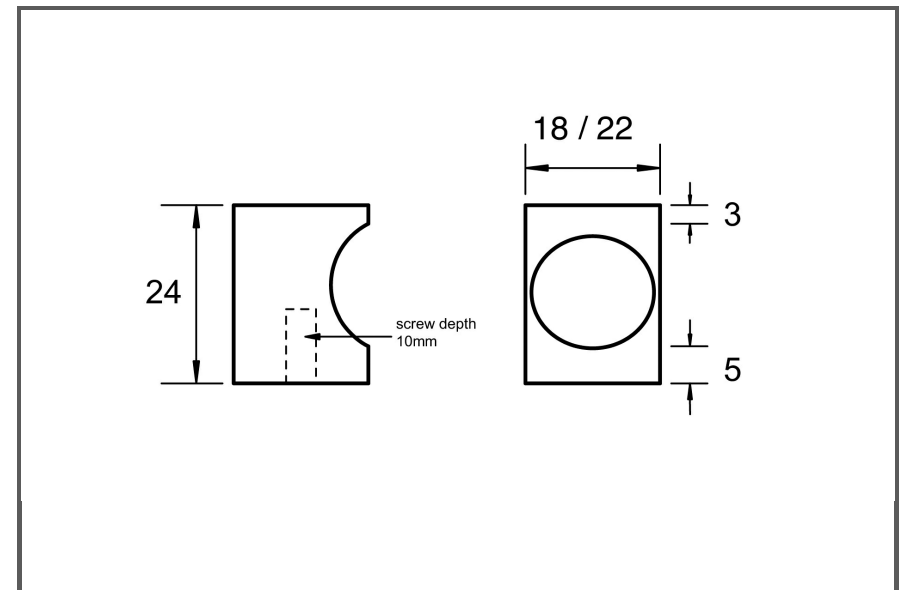

Sydney Head Office Phone: (02) 9542 4991
 Sydney Head Office Fax: (02) 9542 4662
 Brisbane 0400 494 368
 Melbourne 0409 578 885
 Auckland: 021 964 600
 Email: sales@kethy.com

Material:	Solid Stainless Steel		
Article Number:	S310 / reference C / colour		
A	C	P	W
18	0	24	18
22	0	24	18
Colours available:	Polished Stainless (PS) Satin Stainless (SS)		